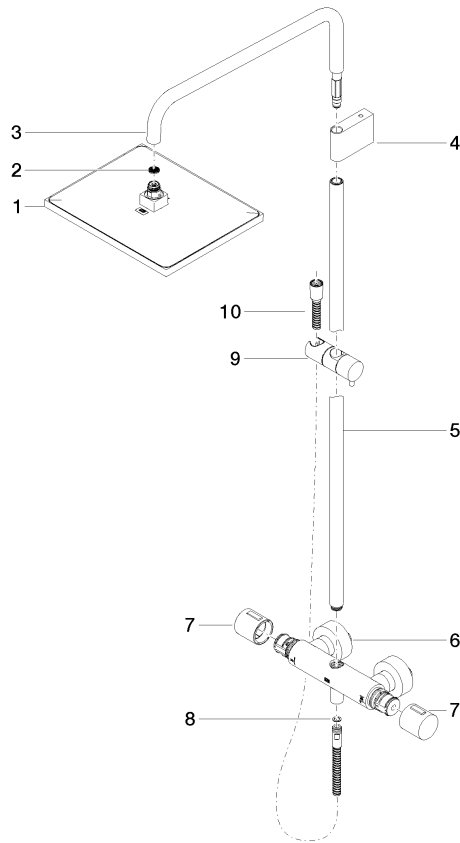

34 459 980

Fits: IMO, MEM, CL.1, CYO

- shower with fixed riser projection 453mm
- overhead shower: rain flow
- rain shower 300 x 240mm
- rain shower with anti-scale system
- max. rainshower flow 20 l/min
- Function from: 12 l/min
- rotary diverter with volume control and shut-off function
- slide-on rosettes Ø 70 mm
- height of fittings up to rain shower (bottom edge) 1009mm
- height of fittings up to top edge of elbow 1150mm
- gauge 150 mm - 13 mm
- metal shower hose 1750mm with integrated anti-twist protection
- 1/2" connection
- slide bar
- Pipe diameter 23.5 mm
- quick clearing
- WRAS 2204013

Required miscellaneous

	<b>Hand shower - Brushed Light Gold</b>	28 017 979-27
---	---	---------------

34 459 980

mm [inches]  
1:10

**Flow rate chart**

**Codes & Standards**

DIN 4109

ISO 3822

# Showerpipe with shower thermostat without hand shower - Brushed Light Gold

IMO

34 459 980

## Spare parts list