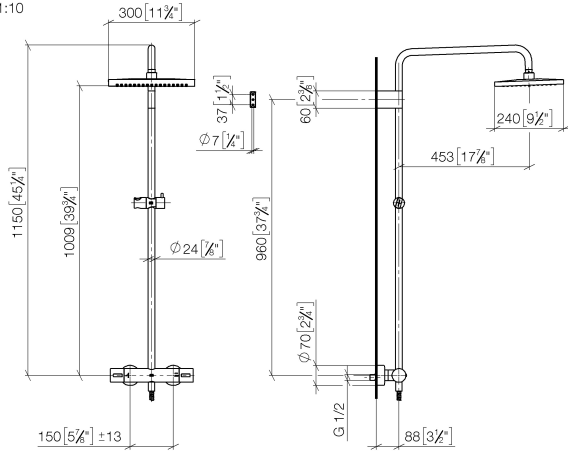

34 459 980

Fits: IMO, MEM, CL.1, CYO

- shower with fixed riser projection 453mm
- overhead shower: rain flow
- rain shower 300 x 240mm
- rain shower with anti-scale system
- max. rainshower flow 20 l/min
- Function from: 12 l/min
- rotary diverter with volume control and shut-off function
- slide-on rosettes Ø 70 mm
- height of fittings up to rain shower (bottom edge) 1009mm
- height of fittings up to top edge of elbow 1150mm
- gauge 150 mm - 13 mm
- metal shower hose 1750mm with integrated anti-twist protection
- 1/2" connection
- slide bar
- Pipe diameter 23.5 mm
- quick clearing
- WRAS 2204013

Required miscellaneous

	<b>Hand shower - Brushed Light Gold</b>	28 017 979-27
---	---	---------------

34 459 980

mm [inches]  
1:10

**Flow rate chart**

**Codes & Standards**

DIN 4109

ISO 3822