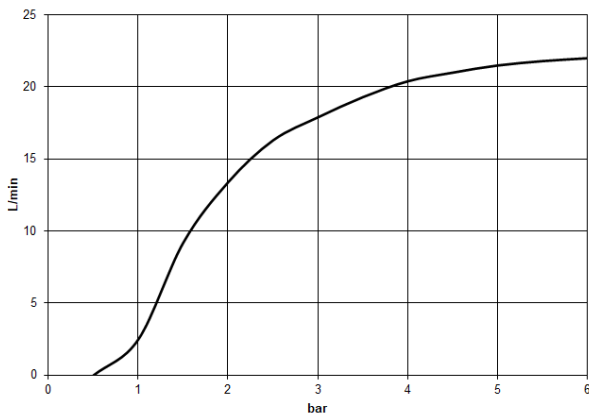

Required miscellaneous

	<b>Hand shower - Brushed Light Gold</b>	28 017 979-27
---	---	---------------

34 459 980

mm [inches]  
1:10

**Flow rate chart**

**Codes & Standards**

DIN 4109

ISO 3822