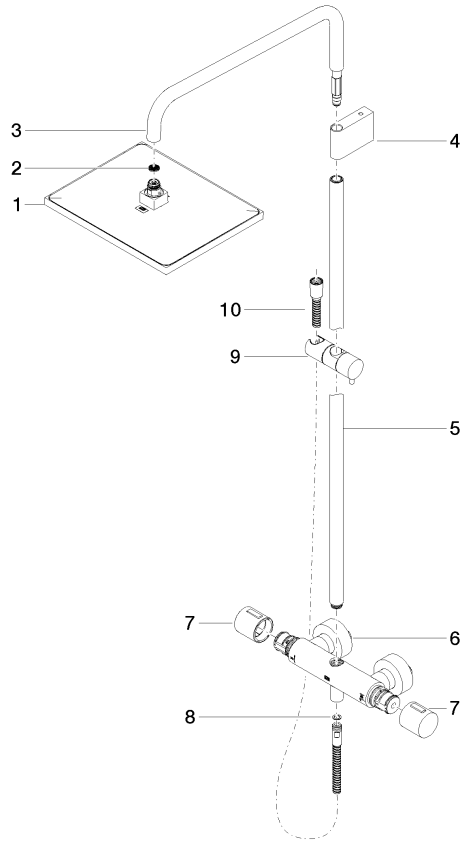

**Showerpipe with shower thermostat without hand shower - Brushed Durabronz
(23kt Gold)**

IMO

34 459 980

Fits: IMO, MEM, CL.1, CYO

- shower with fixed riser projection 453mm
- overhead shower: rain flow
- rain shower 300 x 240mm
- rain shower with anti-scale system
- max. rainshower flow 20 l/min
- Function from: 12 l/min
- rotary diverter with volume control and shut-off function
- slide-on rosettes Ø 70 mm
- height of fittings up to rain shower (bottom edge) 1009mm
- height of fittings up to top edge of elbow 1150mm
- gauge 150 mm - 13 mm
- metal shower hose 1750mm with integrated anti-twist protection
- 1/2" connection
- slide bar
- Pipe diameter 23.5 mm
- quick clearing
- WRAS 2204013

Required miscellaneous

 **SERIES-VARIOUS Hand shower - Brushed Durabross (23kt Gold)** 28 025 979-28 0010

**Showerpipe with shower thermostat without hand shower - Brushed Durabronz
(23kt Gold)**

34 459 980
mm [inches]
1:10

Showerpipe with shower thermostat without hand shower - Brushed Durabross
(23kt Gold)

IMO

34 459 980

Certificates

WRAS_2204

LGA_38

Belgaqua_21-032-2

Showerpipe with shower thermostat without hand shower - Brushed Durabronz (23kt Gold)

IMO

34 459 980

Product version from 6/1/2024

Parts for other finishes can be found here: [Chrome](#)

Showerpipe with shower thermostat without hand shower - Brushed Durabrass
(23kt Gold)

IMO

34 459 980

Spare parts list