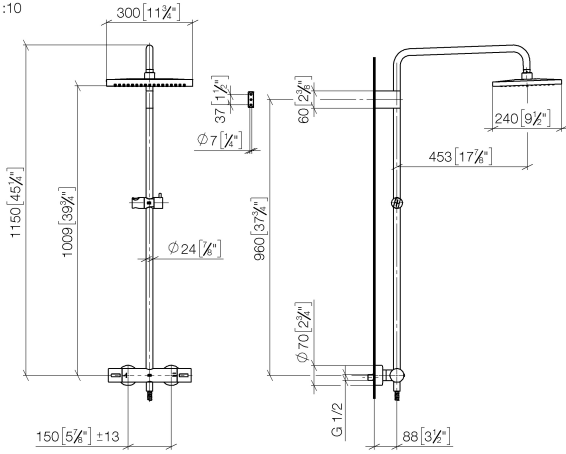

**Showerpipe with shower thermostat without hand shower - Brushed Durabronz
(23kt Gold)**

IMO

34 459 980

Fits: IMO, MEM, CL.1, CYO

- shower with fixed riser projection 453mm
- overhead shower: rain flow
- rain shower 300 x 240mm
- rain shower with anti-scale system
- max. rainshower flow 20 l/min
- Function from: 12 l/min
- rotary diverter with volume control and shut-off function
- slide-on rosettes Ø 70 mm
- height of fittings up to rain shower (bottom edge) 1009mm
- height of fittings up to top edge of elbow 1150mm
- gauge 150 mm - 13 mm
- metal shower hose 1750mm with integrated anti-twist protection
- 1/2" connection
- slide bar
- Pipe diameter 23.5 mm
- quick clearing
- WRAS 2204013

Required miscellaneous

 **SERIES-VARIOUS Hand shower - Brushed Durabross (23kt Gold)** 28 025 979-28 0010

**Showerpipe with shower thermostat without hand shower - Brushed Durabronz
(23kt Gold)**

34 459 980
mm [inches]
1:10