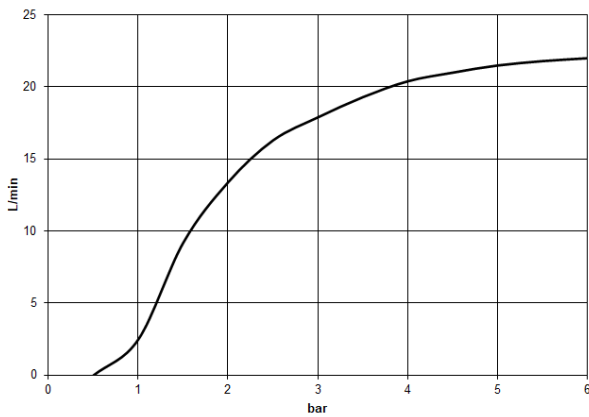

Flow rate chart

Codes & Standards

DIN 4109

EN 1717

ISO 3822

Scottish Water
Byelaws

UK Water Supply
Regulations

Ü-Zeichen