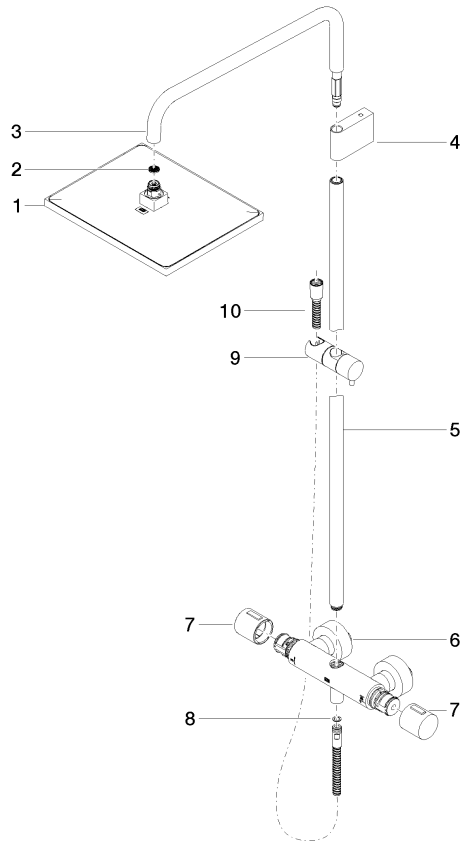

34 459 980

Fits: IMO, MEM, CL.1, CYO

- shower with fixed riser projection 453mm
- overhead shower: rain flow
- rain shower 300 x 240mm
- rain shower with anti-scale system
- max. rainshower flow 20 l/min
- Function from: 12 l/min
- rotary diverter with volume control and shut-off function
- slide-on rosettes Ø 70 mm
- height of fittings up to rain shower (bottom edge) 1009mm
- height of fittings up to top edge of elbow 1150mm
- gauge 150 mm - 13 mm
- metal shower hose 1750mm with integrated anti-twist protection
- 1/2" connection
- slide bar
- Pipe diameter 23.5 mm
- quick clearing
- WRAS 2204013

34 459 980

mm [inches]  
1:10

Flow rate chart

Codes & Standards

DIN 4109

ISO 3822

Scottish Water  
Byelaws

UK Water Supply  
Regulations

## Showerpipe with shower thermostat without hand shower - Brushed Bronze

---

IMO

34 459 980

## Spare parts list