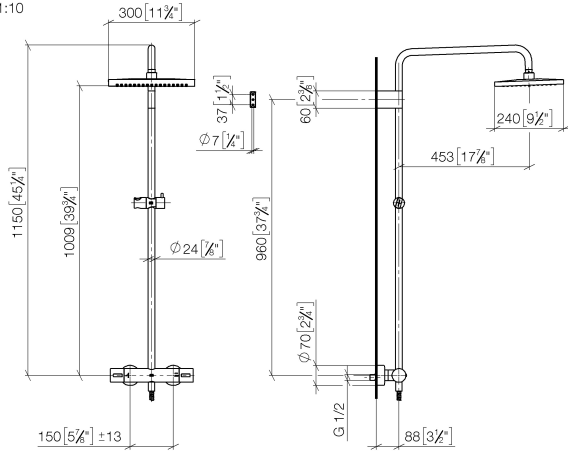

34 459 980

Fits: IMO, MEM, CL.1, CYO

- shower with fixed riser projection 453mm
- overhead shower: rain flow
- rain shower 300 x 240mm
- rain shower with anti-scale system
- max. rainshower flow 20 l/min
- Function from: 12 l/min
- rotary diverter with volume control and shut-off function
- slide-on rosettes Ø 70 mm
- height of fittings up to rain shower (bottom edge) 1009mm
- height of fittings up to top edge of elbow 1150mm
- gauge 150 mm - 13 mm
- metal shower hose 1750mm with integrated anti-twist protection
- 1/2" connection
- slide bar
- Pipe diameter 23.5 mm
- quick clearing
- WRAS 2204013

34 459 980

mm [inches]  
1:10

Flow rate chart

Codes & Standards

DIN 4109

ISO 3822

Scottish Water  
Byelaws

UK Water Supply  
Regulations

## Showerpipe with shower thermostat without hand shower - Brushed Bronze

---

IMO

34 459 980