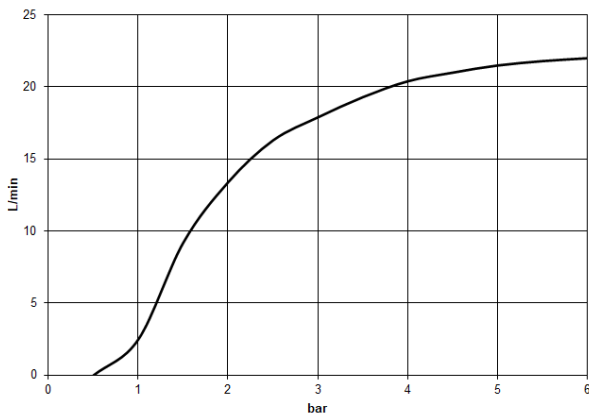

34 459 980

Fits: IMO, MEM, CL.1, CYO

- shower with fixed riser projection 453mm
- overhead shower: rain flow
- rain shower 300 x 240mm
- rain shower with anti-scale system
- max. rainshower flow 20 l/min
- Function from: 12 l/min
- rotary diverter with volume control and shut-off function
- slide-on rosettes Ø 70 mm
- height of fittings up to rain shower (bottom edge) 1009mm
- height of fittings up to top edge of elbow 1150mm
- gauge 150 mm - 13 mm
- metal shower hose 1750mm with integrated anti-twist protection
- 1/2" connection
- slide bar
- Pipe diameter 23.5 mm
- quick clearing
- WRAS 2204013

34 459 980

mm [inches]  
1:10

Flow rate chart

Codes & Standards

DIN 4109

ISO 3822

Scottish Water  
Byelaws

UK Water Supply  
Regulations