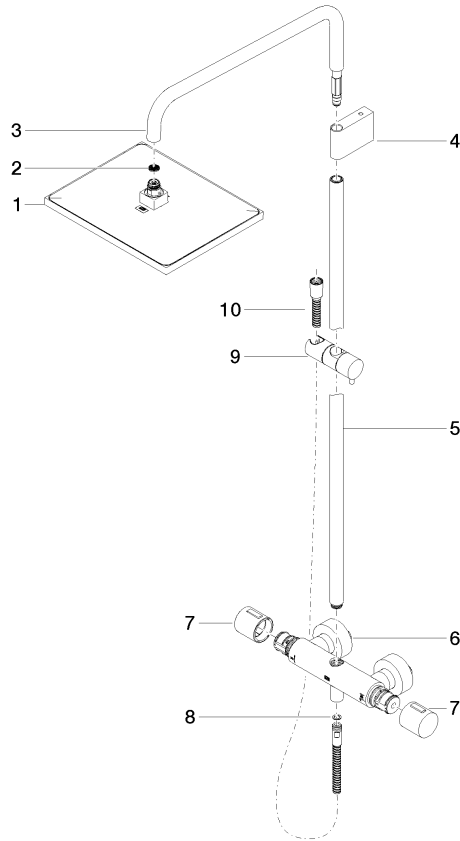

Showerpipe with shower thermostat without hand shower - Champagne (22kt Gold)

IMO

34 459 980

Fits: IMO, MEM, CL.1, CYO

- shower with fixed riser projection 453mm
- overhead shower: rain flow
- rain shower 300 x 240mm
- rain shower with anti-scale system
- max. rainshower flow 20 l/min
- Function from: 12 l/min
- rotary diverter with volume control and shut-off function
- slide-on rosettes Ø 70 mm
- height of fittings up to rain shower (bottom edge) 1009mm
- height of fittings up to top edge of elbow 1150mm
- gauge 150 mm - 13 mm
- metal shower hose 1750mm with integrated anti-twist protection
- 1/2" connection
- slide bar
- Pipe diameter 23.5 mm
- quick clearing
- WRAS 2204013

IMO

34 459 980

mm [inches]

1:10

Flow rate chart

Codes & Standards

DIN 4109

ISO 3822

LGA_38

Showerpipe with shower thermostat without hand shower - Champagne (22kt Gold)

IMO

34 459 980

Product version from 6/1/2024

Parts for other finishes can be found here: [Chrome](#)

Showerpipe with shower thermostat without hand shower - Champagne (22kt Gold)

IMO

34 459 980

Spare parts list

Product version from 6/1/2024

No.	Item Number	Name	Quantity used	Delivery time
	04 12 05 063 00-47	shower	11	30