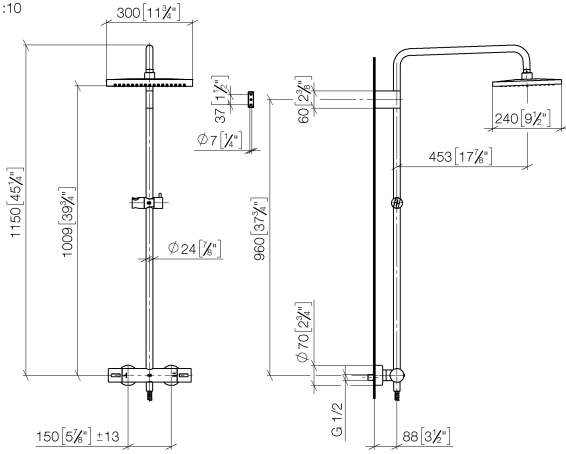

Showerpipe with shower thermostat without hand shower - Champagne (22kt Gold)

IMO

34 459 980

Fits: IMO, MEM, CL.1, CYO

- shower with fixed riser projection 453mm
- overhead shower: rain flow
- rain shower 300 x 240mm
- rain shower with anti-scale system
- max. rainshower flow 20 l/min
- Function from: 12 l/min
- rotary diverter with volume control and shut-off function
- slide-on rosettes Ø 70 mm
- height of fittings up to rain shower (bottom edge) 1009mm
- height of fittings up to top edge of elbow 1150mm
- gauge 150 mm - 13 mm
- metal shower hose 1750mm with integrated anti-twist protection
- 1/2" connection
- slide bar
- Pipe diameter 23.5 mm
- quick clearing
- WRAS 2204013

IMO

34 459 980

mm [inches]

1:10

Flow rate chart

Codes & Standards

DIN 4109

ISO 3822