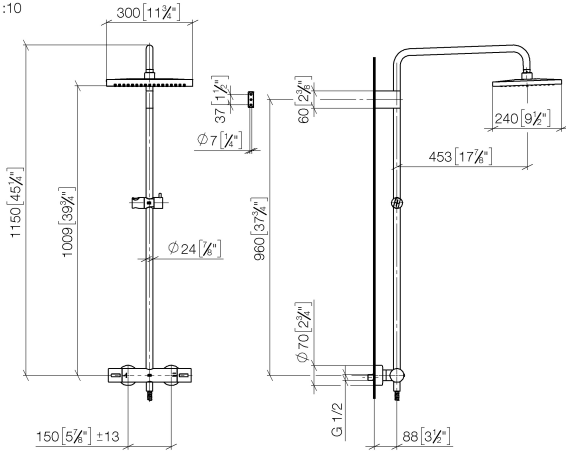

**Showerpipe with shower thermostat without hand shower - Brushed Dark
Platinum**

IMO

34 459 980

Fits: IMO, MEM, CL.1, CYO

- shower with fixed riser projection 453mm
- overhead shower: rain flow
- rain shower 300 x 240mm
- rain shower with anti-scale system
- max. rainshower flow 20 l/min
- Function from: 12 l/min
- rotary diverter with volume control and shut-off function
- slide-on rosettes Ø 70 mm
- height of fittings up to rain shower (bottom edge) 1009mm
- height of fittings up to top edge of elbow 1150mm
- gauge 150 mm - 13 mm
- metal shower hose 1750mm with integrated anti-twist protection
- 1/2" connection
- slide bar
- Pipe diameter 23.5 mm
- quick clearing
- WRAS 2204013

Showerpipe with shower thermostat without hand shower - Brushed Dark Platinum

34 459 980
mm [inches]
1:10

Flow rate chart

Codes & Standards

DIN 4109

EN 1717

ISO 3822

Scottish Water
Byelaws