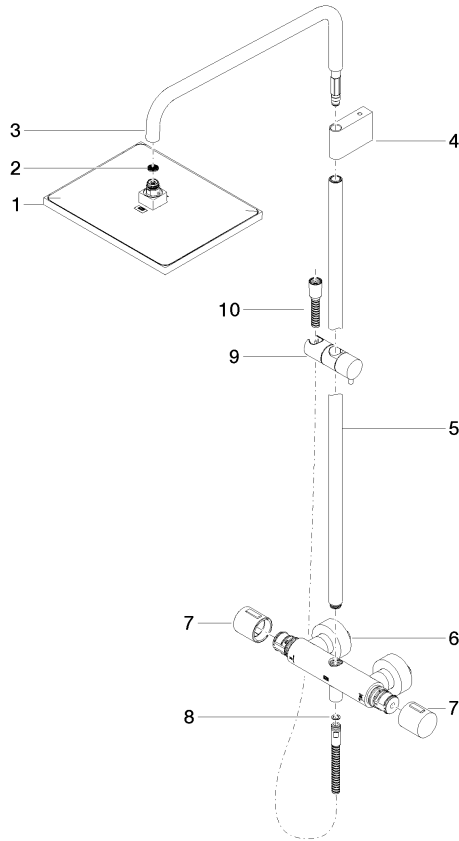

Showerpipe with shower thermostat without hand shower - Brushed Dark Platinum

34 459 980

Product version from 6/1/2024

Parts for other finishes can be found here: [Chrome](#)