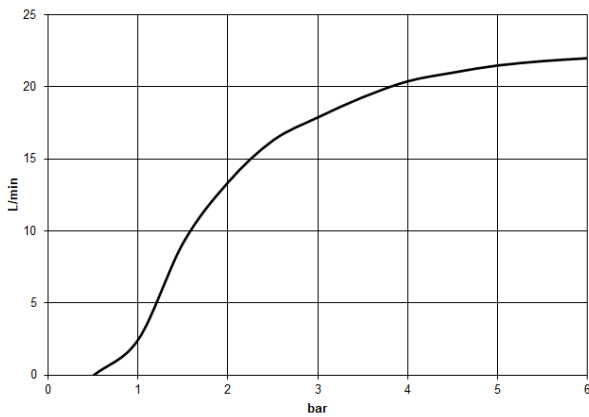

Showerpipe with shower thermostat without hand shower - Brushed Dark Platinum

34 459 980
mm [inches]
1:10

Flow rate chart

Codes & Standards

DIN 4109

EN 1717

ISO 3822

Scottish Water
Byelaws