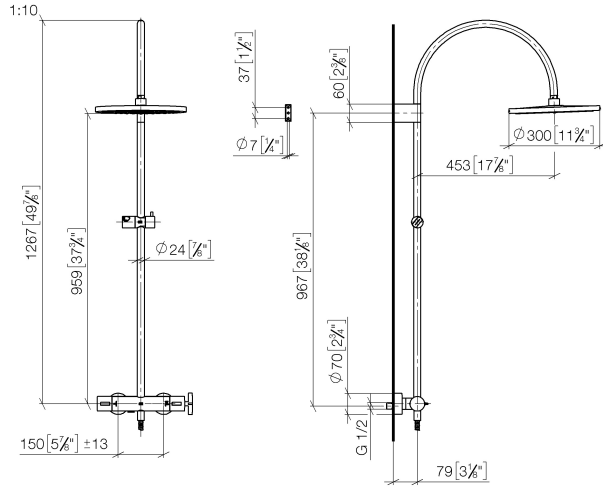

VAIA Shower pipe with shower thermostat without hand shower - Brushed Platinum

VAIA

34 460 809

- shower with fixed riser projection 452mm
- overhead shower: rain flow
- rain shower Ø 300 mm
- rain shower with anti-scale system
- max. rainshower flow 14 l/min
- Function from: 10 l/min
- rotary diverter with volume control and shut-off function
- slide-on rosettes Ø 70 mm
- height of fittings up to rain shower (bottom edge) 964mm
- height of fittings up to top edge of elbow 1267mm
- gauge 150 mm - 13 mm
- metal shower hose 1750mm with integrated anti-twist protection
- 1/2" connection
- slide bar
- Pipe diameter 23.5 mm

34 460 809

mm [inches]

Flow rate chart

Codes & Standards

DIN 4109

EN 1717

ISO 3822

Ü-Zeichen

VAIA Shower pipe with shower thermostat without hand shower - Brushed
Platinum

VAIA

34 460 809

Certificates

Belgaqua_24-006-2 LGA_38

34 460 809
Parts for other
finishes can be found
here: Chrome

Spare parts list

No.	Item Number	Name	Quantity used	Delivery time
1	04 12 05 091 00-06	shower	1	10
2	04 28 22 346 00-06	pipe	1	10
3	09 14 10 008 90	seal	1	2
4	90 17 11 150 00-06	holder	1	10
5	28 322 970-06	Metal shower hose 1/2" x 3/8" x 1750 mm - Brushed Platinum	1	2
6	12 570 970-06	Slide unit - Brushed Platinum	1	10
7	90 28 22 349 00-06	pipe	1	10
8	04 17 01 250 00-06	connection	1	10
9	90 17 33 015 00-06	handle	1	10
10	90 14 20 026 00 90	seal	1	2
11	90 17 33 030 00-06	handle	1	10