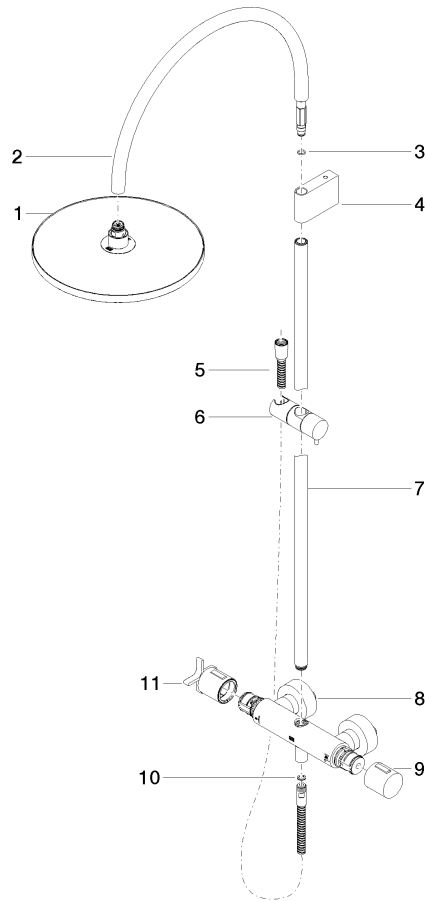

VAIA Shower pipe with shower thermostat without hand shower - Brushed Platinum

VAIA

34 460 809

- shower with fixed riser projection 452mm
- overhead shower: rain flow
- rain shower Ø 300 mm
- rain shower with anti-scale system
- max. rainshower flow 14 l/min
- Function from: 10 l/min
- rotary diverter with volume control and shut-off function
- slide-on rosettes Ø 70 mm
- height of fittings up to rain shower (bottom edge) 964mm
- height of fittings up to top edge of elbow 1267mm
- gauge 150 mm - 13 mm
- metal shower hose 1750mm with integrated anti-twist protection
- 1/2" connection
- slide bar
- Pipe diameter 23.5 mm

34 460 809

mm [inches]

Flow rate chart

Codes & Standards

DIN 4109

EN 1717

ISO 3822

Ü-Zeichen

VAIA Shower pipe with shower thermostat without hand shower - Brushed
Platinum

VAIA

34 460 809

Certificates

Belgaqua_24-006-2 LGA_38

34 460 809
Parts for other
finishes can be found
here: Chrome

Spare parts list

No.	Item Number	Name	Quantity used	Delivery time
1	04 12 05 091 00-06	shower	1	10
2	04 28 22 346 00-06	pipe	1	10
3	09 14 10 008 90	seal	1	2
4	90 17 11 150 00-06	holder	1	10
5	28 322 970-06	Metal shower hose 1/2" x 3/8" x 1750 mm - Brushed Platinum	1	2
6	12 570 970-06	Slide unit - Brushed Platinum	1	10
7	90 28 22 349 00-06	pipe	1	10
8	04 17 01 250 00-06	connection	1	10
9	90 17 33 015 00-06	handle	1	10
10	90 14 20 026 00 90	seal	1	2
11	90 17 33 030 00-06	handle	1	10