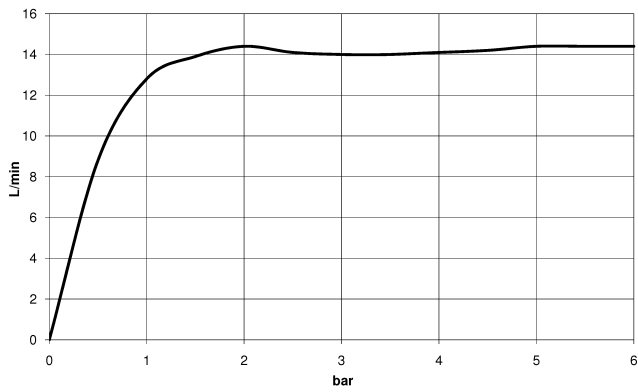

VAIA Shower pipe with shower thermostat without hand shower - Brushed Platinum

VAIA

34 460 809

- shower with fixed riser projection 452mm
- overhead shower: rain flow
- rain shower Ø 300 mm
- rain shower with anti-scale system
- max. rainshower flow 14 l/min
- Function from: 10 l/min
- rotary diverter with volume control and shut-off function
- slide-on rosettes Ø 70 mm
- height of fittings up to rain shower (bottom edge) 964mm
- height of fittings up to top edge of elbow 1267mm
- gauge 150 mm - 13 mm
- metal shower hose 1750mm with integrated anti-twist protection
- 1/2" connection
- slide bar
- Pipe diameter 23.5 mm

This article does not include a hand shower!
Intrinsic protection against back flow.

	Brushed Platinum	34 460 809-06
	Chrome	34 460 809-00
	Platinum	34 460 809-08
	Dark Chrome	34 460 809-19
	Brushed Durabrass (23kt Gold)	34 460 809-28
	Brushed Bronze	34 460 809-42
	Brushed Champagne (22kt Gold)	34 460 809-46
	Champagne (22kt Gold)	34 460 809-47
	Brushed Dark Platinum	34 460 809-99

34 460 809

mm [inches]

Flow rate chart

Codes & Standards

DIN 4109

EN 1717

ISO 3822

Ü-Zeichen