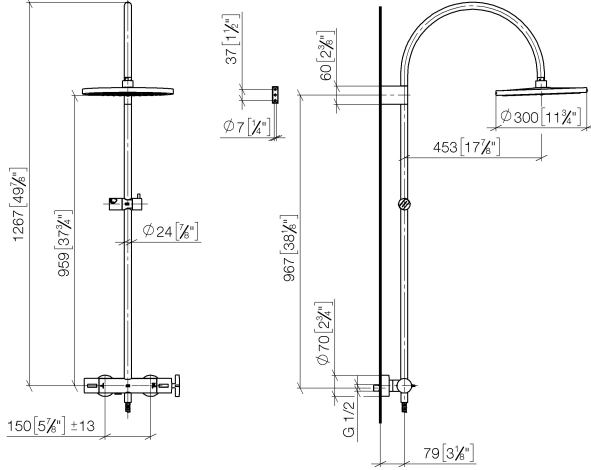

**VAIA Shower pipe with shower thermostat without hand shower - Brushed  
Champagne (22kt Gold)**

VAIA

34 460 809

- shower with fixed riser projection 452mm
- overhead shower: rain flow
- rain shower Ø 300 mm
- rain shower with anti-scale system
- max. rainshower flow 14 l/min
- Function from: 10 l/min
- rotary diverter with volume control and shut-off function
- slide-on rosettes Ø 70 mm
- height of fittings up to rain shower (bottom edge) 964mm
- height of fittings up to top edge of elbow 1267mm
- gauge 150 mm - 13 mm
- metal shower hose 1750mm with integrated anti-twist protection
- 1/2" connection
- slide bar
- Pipe diameter 23.5 mm

This article does not include a hand shower!  
Intrinsic protection against back flow.

	Brushed Champagne (22kt Gold)	34 460 809-46
	Chrome	34 460 809-00
	Brushed Platinum	34 460 809-06
	Platinum	34 460 809-08
	Dark Chrome	34 460 809-19
	Brushed Durabronze (23kt Gold)	34 460 809-28
	Brushed Bronze	34 460 809-42
	Champagne (22kt Gold)	34 460 809-47
	Brushed Dark Platinum	34 460 809-99

**VAIA Shower pipe with shower thermostat without hand shower - Brushed Champagne (22kt Gold)**

VAIA

34 460 809

mm [inches]

1:10

**Flow rate chart**

**Codes & Standards**

DIN 4109

---

VAIA

34 460 809

**Spare parts list**

No.	Item Number	Name	Quantity used	Delivery time
	04 12 05 091 00-46	shower	11	30