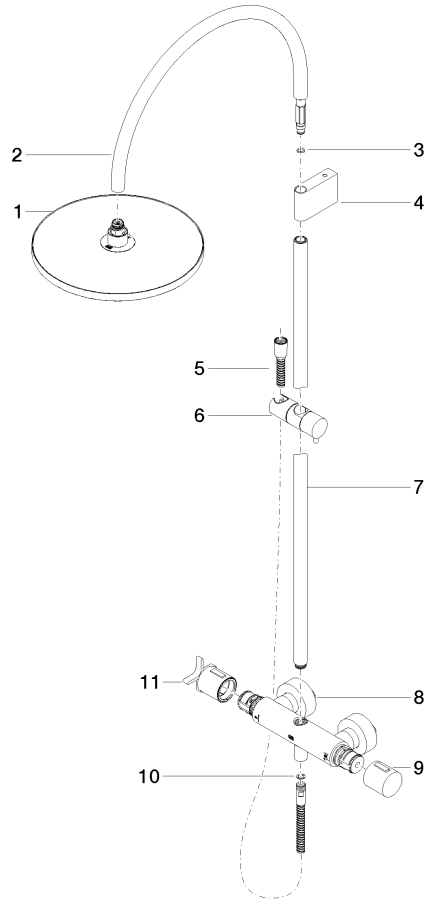

**VAIA Shower pipe with shower thermostat without hand shower - Brushed  
Champagne (22kt Gold)**

VAIA

34 460 809

- shower with fixed riser projection 452mm
- overhead shower: rain flow
- rain shower Ø 300 mm
- rain shower with anti-scale system
- max. rainshower flow 14 l/min
- Function from: 10 l/min
- rotary diverter with volume control and shut-off function
- slide-on rosettes Ø 70 mm
- height of fittings up to rain shower (bottom edge) 964mm
- height of fittings up to top edge of elbow 1267mm
- gauge 150 mm - 13 mm
- metal shower hose 1750mm with integrated anti-twist protection
- 1/2" connection
- slide bar
- Pipe diameter 23.5 mm

**VAIA Shower pipe with shower thermostat without hand shower - Brushed Champagne (22kt Gold)**

VAIA

34 460 809

mm [inches]

1:10

**Flow rate chart**

**Codes & Standards**

DIN 4109

---

Belgaqua\_24-006-2 LGA\_38

VAIA Shower pipe with shower thermostat without hand shower - Brushed  
Champagne (22kt Gold)

VAIA

34 460 809

Parts for other  
finishes can be found  
here: [Chrome](#)

VAIA Shower pipe with shower thermostat without hand shower - Brushed  
Champagne (22kt Gold)

---

VAIA

34 460 809

**Spare parts list**

No.	Item Number	Name	Quantity used	Delivery time
	04 12 05 091 00-46	shower	11	30