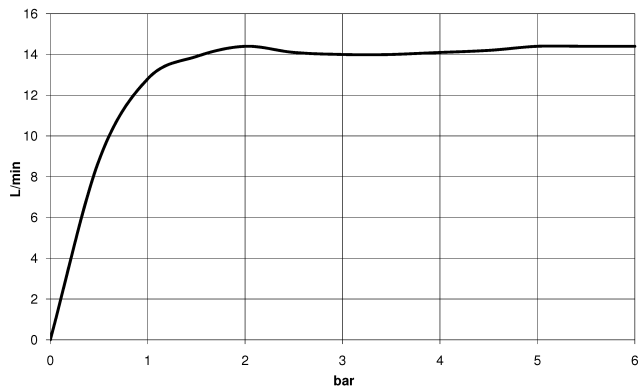

**VAIA Shower pipe with shower thermostat without hand shower - Brushed  
Champagne (22kt Gold)**

VAIA

34 460 809

- shower with fixed riser projection 452mm
- overhead shower: rain flow
- rain shower Ø 300 mm
- rain shower with anti-scale system
- max. rainshower flow 14 l/min
- Function from: 10 l/min
- rotary diverter with volume control and shut-off function
- slide-on rosettes Ø 70 mm
- height of fittings up to rain shower (bottom edge) 964mm
- height of fittings up to top edge of elbow 1267mm
- gauge 150 mm - 13 mm
- metal shower hose 1750mm with integrated anti-twist protection
- 1/2" connection
- slide bar
- Pipe diameter 23.5 mm

**VAIA Shower pipe with shower thermostat without hand shower - Brushed Champagne (22kt Gold)**

VAIA

34 460 809

mm [inches]

1:10

**Flow rate chart**

**Codes & Standards**

DIN 4109