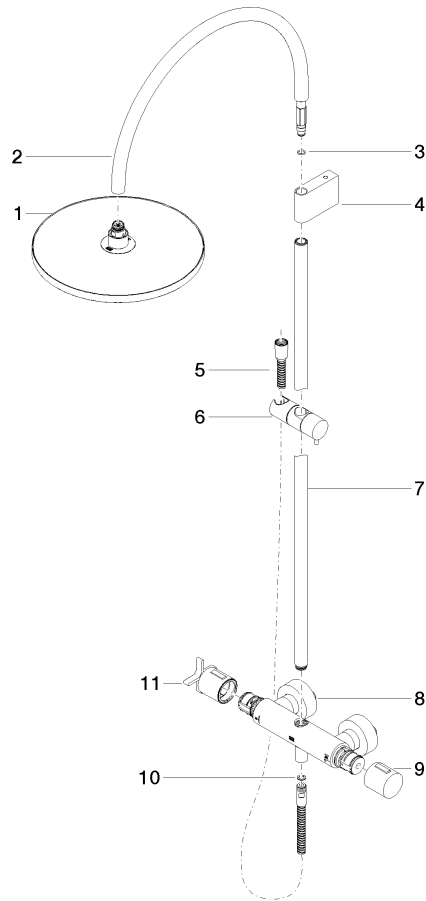

VAIA Shower pipe with shower thermostat without hand shower - Brushed Dark Platinum

VAIA

34 460 809

- shower with fixed riser projection 452mm
- overhead shower: rain flow
- rain shower Ø 300 mm
- rain shower with anti-scale system
- max. rainshower flow 14 l/min
- Function from: 10 l/min
- rotary diverter with volume control and shut-off function
- slide-on rosettes Ø 70 mm
- height of fittings up to rain shower (bottom edge) 964mm
- height of fittings up to top edge of elbow 1267mm
- gauge 150 mm - 13 mm
- metal shower hose 1750mm with integrated anti-twist protection
- 1/2" connection
- slide bar
- Pipe diameter 23.5 mm

34 460 809

mm [inches]

Flow rate chart

Codes & Standards

DIN 4109

EN 1717

ISO 3822

Ü-Zeichen

VAIA Shower pipe with shower thermostat without hand shower - Brushed Dark
Platinum

VAIA

34 460 809

Certificates

Belgaqua_24-006-2 LGA_38

34 460 809
Parts for other finishes can be found here: [Chrome](#)

Spare parts list

No.	Item Number	Name	Quantity used	Delivery time
1	04 12 05 091 00-99	shower	1	20
2	04 28 22 346 00-99	pipe	1	20
3	09 14 10 008 90	seal	1	2
4	90 17 11 150 00-99	holder	1	20
5	28 322 970-99	Metal shower hose 1/2" x 3/8" x 1750 mm - Brushed Dark Platinum	1	2
6	12 570 970-99	Slide unit - Brushed Dark Platinum	1	20
7	90 28 22 349 00-99	pipe	1	20
8	04 17 01 250 00-99	connection	1	20
9	90 17 33 015 00-99	handle	1	20
10	90 14 20 026 00 90	seal	1	2
11	90 17 33 030 00-99	handle	1	20