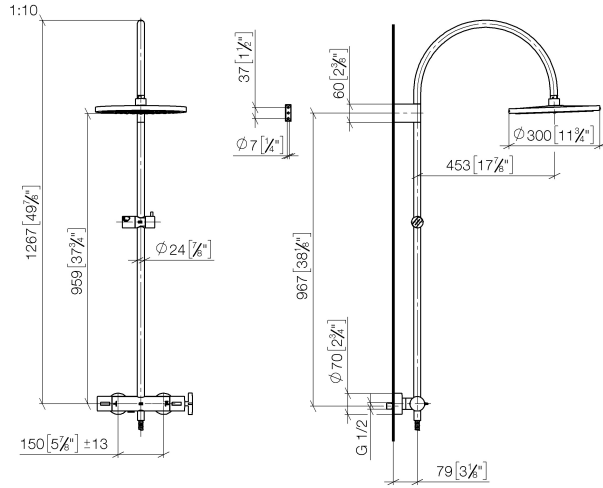

VAIA Shower pipe with shower thermostat without hand shower - Brushed Dark Platinum

VAIA

34 460 809

- shower with fixed riser projection 452mm
- overhead shower: rain flow
- rain shower Ø 300 mm
- rain shower with anti-scale system
- max. rainshower flow 14 l/min
- Function from: 10 l/min
- rotary diverter with volume control and shut-off function
- slide-on rosettes Ø 70 mm
- height of fittings up to rain shower (bottom edge) 964mm
- height of fittings up to top edge of elbow 1267mm
- gauge 150 mm - 13 mm
- metal shower hose 1750mm with integrated anti-twist protection
- 1/2" connection
- slide bar
- Pipe diameter 23.5 mm

This article does not include a hand shower!
Intrinsic protection against back flow.

	Brushed Dark Platinum	34 460 809-99
	Chrome	34 460 809-00
	Brushed Platinum	34 460 809-06
	Platinum	34 460 809-08
	Dark Chrome	34 460 809-19
	Brushed Durabronze (23kt Gold)	34 460 809-28
	Brushed Bronze	34 460 809-42
	Brushed Champagne (22kt Gold)	34 460 809-46
	Champagne (22kt Gold)	34 460 809-47

34 460 809

mm [inches]

Flow rate chart

Codes & Standards

DIN 4109

EN 1717

ISO 3822

Ü-Zeichen

No.	Item Number	Name	Quantity used	Delivery time
1	04 12 05 091 00-99	shower	1	20
2	04 28 22 346 00-99	pipe	1	20
3	09 14 10 008 90	seal	1	2
4	90 17 11 150 00-99	holder	1	20
5	28 322 970-99	Metal shower hose 1/2" x 3/8" x 1750 mm - Brushed Dark Platinum	1	2
6	12 570 970-99	Slide unit - Brushed Dark Platinum	1	20
7	90 28 22 349 00-99	pipe	1	20
8	04 17 01 250 00-99	connection	1	20
9	90 17 33 015 00-99	handle	1	20
10	90 14 20 026 00 90	seal	1	2
11	90 17 33 030 00-99	handle	1	20