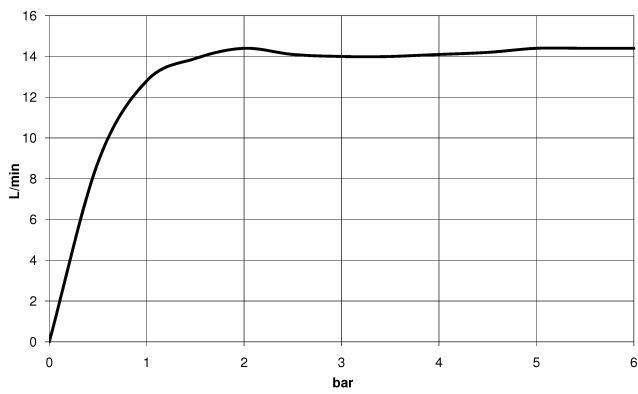

VAIA Shower pipe with shower thermostat without hand shower - Brushed Dark Platinum

VAIA

34 460 809

- shower with fixed riser projection 452mm
- overhead shower: rain flow
- rain shower Ø 300 mm
- rain shower with anti-scale system
- max. rainshower flow 14 l/min
- Function from: 10 l/min
- rotary diverter with volume control and shut-off function
- slide-on rosettes Ø 70 mm
- height of fittings up to rain shower (bottom edge) 964mm
- height of fittings up to top edge of elbow 1267mm
- gauge 150 mm - 13 mm
- metal shower hose 1750mm with integrated anti-twist protection
- 1/2" connection
- slide bar
- Pipe diameter 23.5 mm

This article does not include a hand shower!
Intrinsic protection against back flow.

	Brushed Dark Platinum	34 460 809-99
	Chrome	34 460 809-00
	Brushed Platinum	34 460 809-06
	Platinum	34 460 809-08
	Dark Chrome	34 460 809-19
	Brushed Durabronze (23kt Gold)	34 460 809-28
	Brushed Bronze	34 460 809-42
	Brushed Champagne (22kt Gold)	34 460 809-46
	Champagne (22kt Gold)	34 460 809-47

34 460 809

mm [inches]

Flow rate chart

Codes & Standards

DIN 4109

EN 1717

ISO 3822

Ü-Zeichen