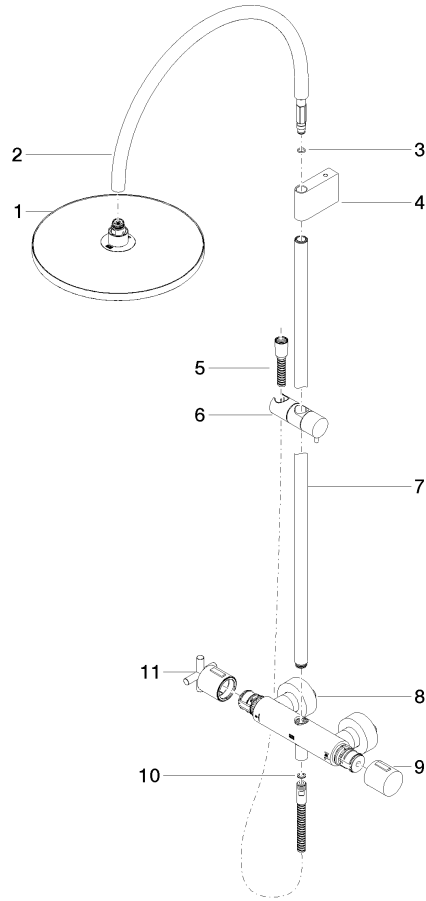

# TARA Shower pipe with shower thermostat without hand shower 300 mm - Chrome

TARA

34 460 892 Product version from 4/1/2024

- shower with fixed riser projection 452mm
- overhead shower: rain flow
- rain shower Ø 300 mm
- rain shower with anti-scale system
- max. rainshower flow 14 l/min
- Function from: 10 l/min
- rotary diverter with volume control and shut-off function
- slide-on rosettes Ø 70 mm
- height of fittings up to rain shower (bottom edge) 964mm
- height of fittings up to top edge of elbow 1267mm
- gauge 150 mm - 13 mm
- metal shower hose 1750mm with integrated anti-twist protection
- 1/2" connection
- slide bar
- Pipe diameter 23.5 mm

34 460 892 Product version from 4/1/2024

mm [inches]

1:10

**Flow rate chart**

**Codes & Standards**

EN 1717

## TARA Shower pipe with shower thermostat without hand shower 300 mm - Chrome

---

TARA

34 460 892 Product version from 4/1/2024

Certificates

---

Belgaqua\_24-006-2

### Spare parts list

No.	Item Number	Name	Quantity used	Delivery time
1	04 12 05 091 00-00	shower	1	10
2	04 28 22 346 00-00	pipe	1	10
3	09 14 10 008 90	seal	1	2
4	90 17 11 150 00-00	holder	1	10
5	28 322 970-00	Metal shower hose 1/2" x 3/8" x 1750 mm - Chrome	1	2
6	12 570 970-00	Slide unit - Chrome	1	10
7	90 28 22 349 00-00	pipe	1	10
8	04 17 01 250 00-00	connection	1	10
9	90 17 33 015 00-00	handle	1	10
10	90 14 20 026 00 90	seal	1	2
11	90 17 33 021 00-00	handle	1	10