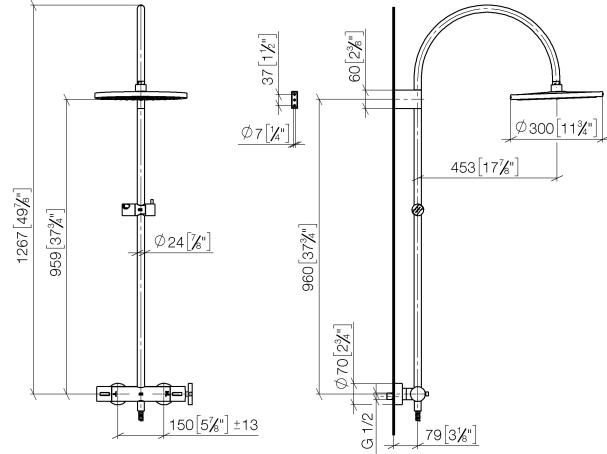

# TARA Shower pipe with shower thermostat without hand shower 300 mm - Chrome

TARA

34 460 892 Product version from 4/1/2024

- shower with fixed riser projection 452mm
- overhead shower: rain flow
- rain shower Ø 300 mm
- rain shower with anti-scale system
- max. rainshower flow 14 l/min
- Function from: 10 l/min
- rotary diverter with volume control and shut-off function
- slide-on rosettes Ø 70 mm
- height of fittings up to rain shower (bottom edge) 964mm
- height of fittings up to top edge of elbow 1267mm
- gauge 150 mm - 13 mm
- metal shower hose 1750mm with integrated anti-twist protection
- 1/2" connection
- slide bar
- Pipe diameter 23.5 mm

34 460 892 Product version from 4/1/2024

mm [inches]

1:10

**Flow rate chart**

**Codes & Standards**

EN 1717

## TARA Shower pipe with shower thermostat without hand shower 300 mm - Chrome

---

TARA

34 460 892 Product version from 4/1/2024

Certificates

---

Belgaqua\_24-006-2

### Spare parts list

No.	Item Number	Name	Quantity used	Delivery time
1	04 12 05 091 00-00	shower	1	10
2	04 28 22 346 00-00	pipe	1	10
3	09 14 10 008 90	seal	1	2
4	90 17 11 150 00-00	holder	1	10
5	28 322 970-00	Metal shower hose 1/2" x 3/8" x 1750 mm - Chrome	1	2
6	12 570 970-00	Slide unit - Chrome	1	10
7	90 28 22 349 00-00	pipe	1	10
8	04 17 01 250 00-00	connection	1	10
9	90 17 33 015 00-00	handle	1	10
10	90 14 20 026 00 90	seal	1	2
11	90 17 33 021 00-00	handle	1	10