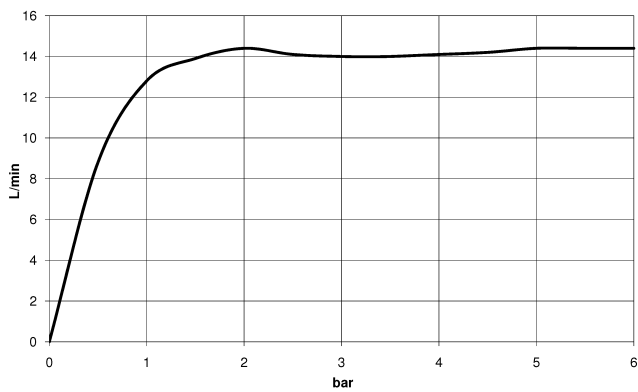

# TARA Shower pipe with shower thermostat without hand shower 300 mm - Chrome

TARA

34 460 892 Product version from 4/1/2024

- shower with fixed riser projection 452mm
- overhead shower: rain flow
- rain shower Ø 300 mm
- rain shower with anti-scale system
- max. rainshower flow 14 l/min
- Function from: 10 l/min
- rotary diverter with volume control and shut-off function
- slide-on rosettes Ø 70 mm
- height of fittings up to rain shower (bottom edge) 964mm
- height of fittings up to top edge of elbow 1267mm
- gauge 150 mm - 13 mm
- metal shower hose 1750mm with integrated anti-twist protection
- 1/2" connection
- slide bar
- Pipe diameter 23.5 mm

This article does not include a hand shower!

Intrinsic protection against back flow.

	Chrome	34 460 892-00
	Brushed Platinum	34 460 892-06
	Platinum	34 460 892-08
	Dark Chrome	34 460 892-19
	Brushed Durabronze (23kt Gold)	34 460 892-28
	Matte Black	34 460 892-33
	Brushed Bronze	34 460 892-42
	Brushed Champagne (22kt Gold)	34 460 892-46
	Champagne (22kt Gold)	34 460 892-47
	Brushed Chrome	34 460 892-93
	Brushed Dark Platinum	34 460 892-99

34 460 892 Product version from 4/1/2024

mm [inches]

1:10

**Flow rate chart**

**Codes & Standards**

EN 1717