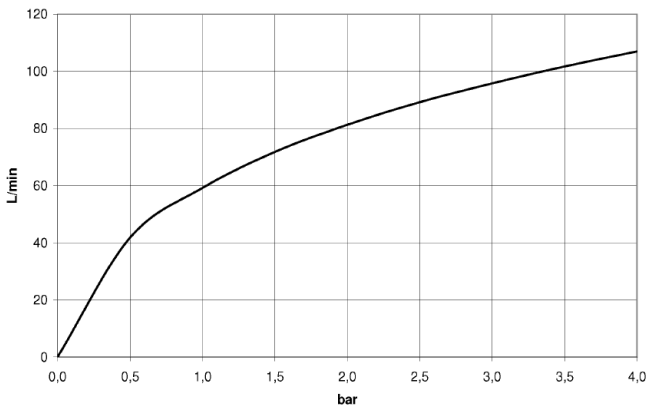

XS-08 3952

Concealed wall mounting -

35 003 970 90

mm [inches]

Flow rate chart

Codes & Standards

DIN 4109

EN 817