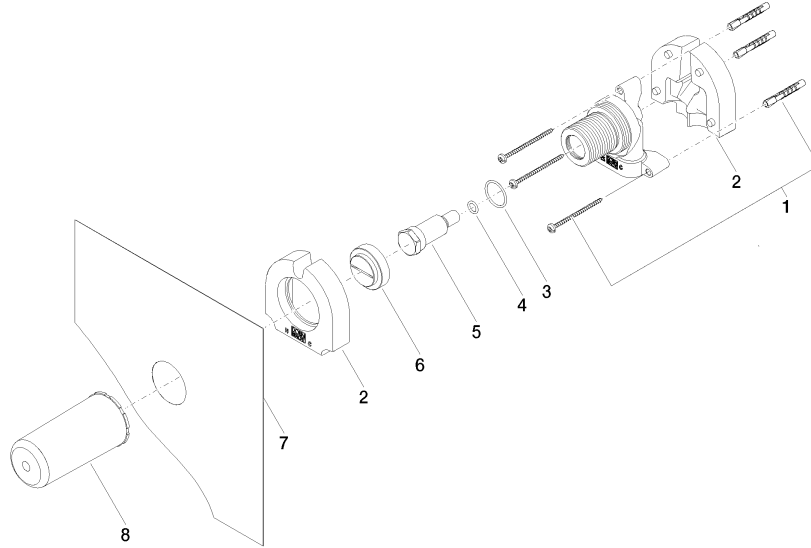

Concealed wall mounting -

---

35 003 970 90

Product version up to 10/2/2019

Product version from 10/2/2019