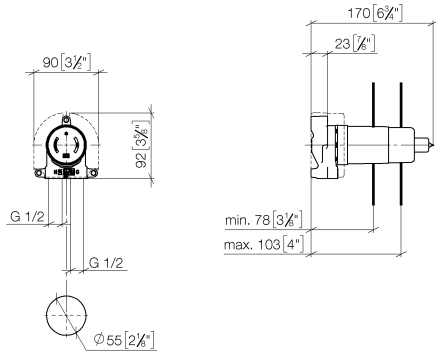

Concealed wall mounting -

35 003 970 90

- red brass, lead-free
- 2x female thread 1/2" connections
- dust cover
- anti-water packing
- soundproofing
- WRAS 2101023, 2003025

Can only be combined with exposed trim parts 26
024 661-FF / 36 013 660-FF / 36 045 660-FF / 36
013 970-FF / 36 045 970-FF / 36 804 661-FF.

XS-08 3952

Concealed wall mounting -

35 003 970 90

mm [inches]

Flow rate chart

Codes & Standards

DIN 4109

EN 817