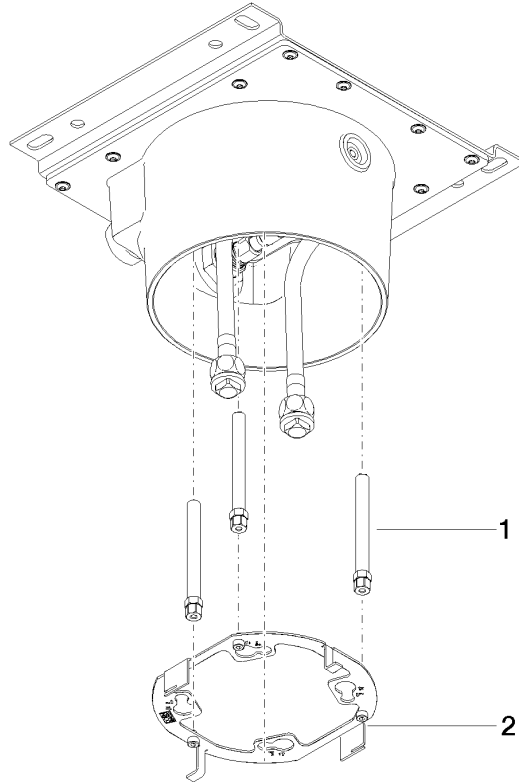

Concealed ceiling installation box with ceiling fixing -

35 041 970 90

- concealed rough parts
- 2x female thread 1/2" connections
- For simultaneous control of the jet types, we recommend the xTool thermostat module
- Not suitable for use in a steam room.
- WRAS 240502006

Required miscellaneous

Leak protection 1/2" -

12 010 970 90

- This article is needed 2x.

Concealed ceiling installation box with ceiling fixing -

35 041 970 90

mm [inches]

Certificates

WRAS_240502006.

Concealed ceiling installation box with ceiling fixing -

35 041 970 90

Spare parts list

No.	Item Number	Name	Quantity used	Delivery time
1	90 30 30 208 00 90	screw	1	2
2	90 17 20 239 00 90	flange	1	2