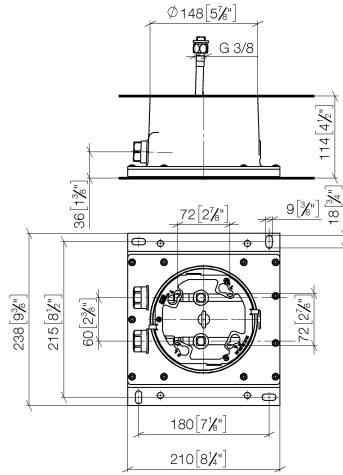

Concealed ceiling installation box with ceiling fixing -

35 041 970 90

- concealed rough parts
- 2x female thread 1/2" connections
- For simultaneous control of the jet types, we recommend the xTool thermostat module
- Not suitable for use in a steam room.
- WRAS 240502006

Required miscellaneous

Leak protection 1/2" -

12 010 970 90

- This article is needed 2x.

Concealed ceiling installation box with ceiling fixing -

35 041 970 90

mm [inches]

Certificates

WRAS_240502006.

Concealed ceiling installation box with ceiling fixing -

35 041 970 90

Spare parts list

No.	Item Number	Name	Quantity used	Delivery time
1	90 30 30 208 00 90	screw	1	2
2	90 17 20 239 00 90	flange	1	2