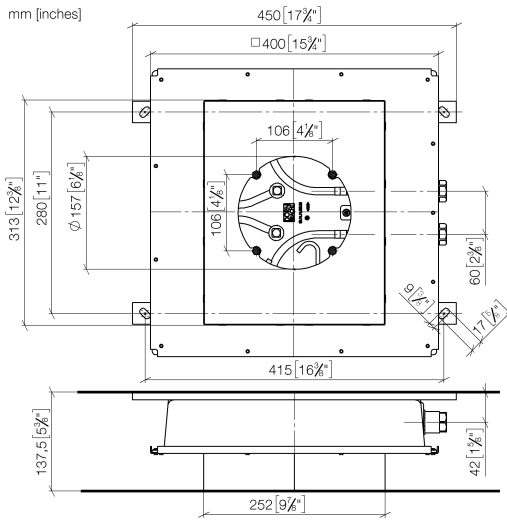

Concealed ceiling installation box for recessed ceiling installation -

35 043 970 90

- concealed rough parts
- 2x female thread 1/2" connections
- flush-mounted RAL 9003 signal white light reflection box 310 x 250 mm
- For simultaneous control of the jet types, we recommend the xTool thermostat module
- Not suitable for use in a steam room.
- WRAS 240502006

Required miscellaneous

Leak protection 1/2" -

12 010 970 90

- This article is needed 2x.

Concealed ceiling installation box for recessed ceiling installation -

35 043 970 90

Codes & Standards

Scottish Water
Byelaws

35 043 970 90

Spare parts list

Product version from 4/1/2022

No.	Item Number	Name	Quantity used	Delivery time
	90 24 03 305 00 90	connection	10	2