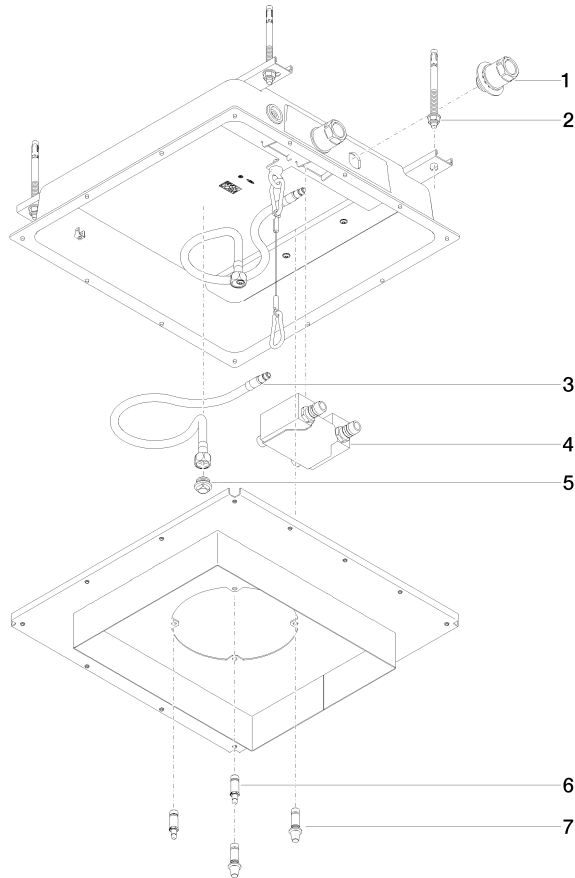

Concealed ceiling installation box for recessed ceiling installation -

35 043 970 90

- concealed rough parts
- 2x female thread 1/2" connections
- flush-mounted RAL 9003 signal white light reflection box 310 x 250 mm
- For simultaneous control of the jet types, we recommend the xTool thermostat module
- Not suitable for use in a steam room.
- WRAS 240502006

Required miscellaneous

Leak protection 1/2" -

12 010 970 90

- This article is needed 2x.

Concealed ceiling installation box for recessed ceiling installation -

35 043 970 90

Codes & Standards

Scottish Water
Byelaws

UK Water Supply
Regulations

Certificates

WRAS_240502

Concealed ceiling installation box for recessed ceiling installation -

35 043 970 90

Product version from 4/1/2022

Concealed ceiling installation box for recessed ceiling installation -

35 043 970 90

Spare parts list

Product version from 4/1/2022

No.	Item Number	Name	Quantity used	Delivery time
	90 24 03 305 00 90	connection	10	2