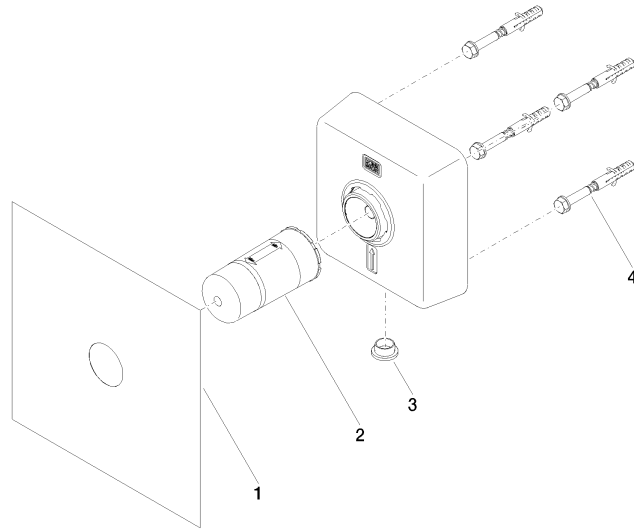

## POT FILLER Concealed wall elbow -

---

35 087 970 90

- female thread 1/2" connection
- anti-water packing
- soundproofing
- dust cover
- min. recess depth 80 mm
- max. recess depth 125 mm

# POT FILLER Concealed wall elbow -

35 087 970 90

mm [inches]

POT FILLER Concealed wall elbow -

---

35 087 970 90

## POT FILLER Concealed wall elbow -

---

35 087 970 90