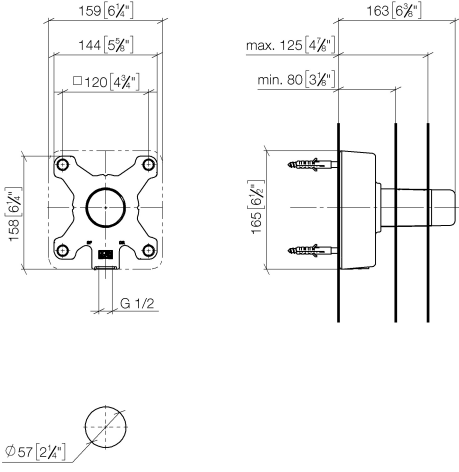

## POT FILLER Concealed wall elbow -

---

35 087 970 90

- female thread 1/2" connection
- anti-water packing
- soundproofing
- dust cover
- min. recess depth 80 mm
- max. recess depth 125 mm

## Required miscellaneous

---

**Leak protection 1/2" -**

12 010 970 90

# POT FILLER Concealed wall elbow -

35 087 970 90

mm [inches]

POT FILLER Concealed wall elbow -

---

35 087 970 90

### Spare parts list

No.	Item Number	Name	Quantity used	Delivery time
	04 14 03 079 00 90	gasket kit	4	2