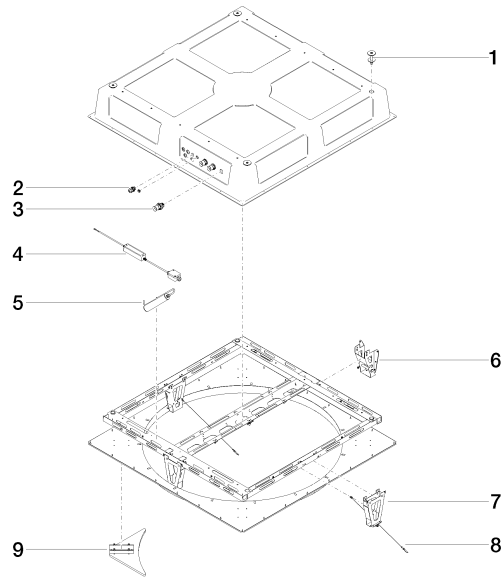

AQUAMOON EMBRACE Concealed ceiling installation box with color light -

35 630 970 90

- concealed rough parts

1x rain panel for ceiling installation

- AQUACIRCLE RAIN: Circular rain curtain, max. flow rate 12 l/min (at 3 bar)
- TEMPEST RAIN: Natural rain, max. flow rate 10 l/min (at 3 bar)
- Queen's Collar: rounded cascade, max. 23 l/min
- Embrace: rounded cascade, max. 60 l/min
- Ceiling installation enclosure 1356 x 1356 x 290 mm
- Opening diameter 1252 mm
- Ceiling construction with adequate structural strength for the permanent attachment of the device (weight: 57.5 kg / 127 lbs. (US)). M8 threaded bolts (minimum strength: 2000 N) are required to secure the ceiling module

To be provided by the customer. Zigbee Gateway!

To be provided by the customer. Zigbee Gateway!

Required miscellaneous

Leak protection 3/4" -

12 012 970 90

- This article is needed 5x.

AQUAMOON EMBRACE Concealed ceiling installation box with color light -

35 630 970 90

AQUAMOON EMBRACE Concealed ceiling installation box with color light -

35 630 970 90

AQUAMOON EMBRACE Concealed ceiling installation box with color light -

35 630 970 90

Spare parts list

No.	Item Number	Name	Quantity used	Delivery time
	04 24 03 239 02 90	fixing set	18	2