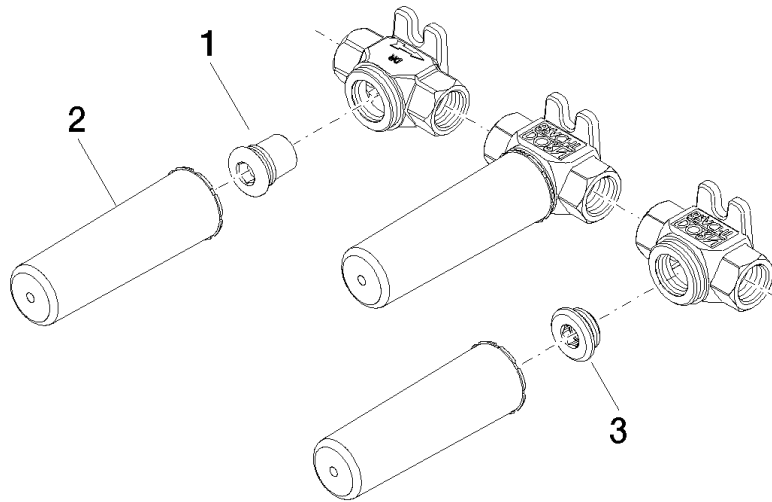

Concealed wall-mounted mixer variable positioning -

35 712 970 90

- red brass, lead-free
- 1/2" connection
- 3x sealing plug 1/2"
- 3x dust cover

Required miscellaneous

Leak protection 1/2" -

12 010 970 90

Concealed wall-mounted mixer variable positioning -

35 712 970 90

mm [inches]

	min	max
Madison	55 [2 1/8"]	115 [4 1/2"]
Square	55 [2 1/8"]	110 [4 3/8"]
Circle	55 [2 1/8"]	130 [5 1/8"]
Vaia	60 [2 3/8"]	132 [5 1/4"]
Domicil	60 [2 1/2"]	100 [3 7/8"]
Deque	70 [2 3/4"]	135 [5 3/8"]
Gentle	70 [2 3/4"]	135 [5 3/8"]
Le Fleur	70 [2 3/4"]	135 [5 3/8"]
Selv	70 [2 3/4"]	135 [5 3/8"]
Supernova	70 [2 3/4"]	135 [5 3/8"]
Symetrics	70 [2 3/4"]	135 [5 3/8"]
Tara	70 [2 3/4"]	135 [5 3/8"]
CL_2	85 [3 3/8"]	108 [4 3/8"]
MEM	93 [3 5/8"]	138 [5 3/8"]
CL_1	93 [3 5/8"]	138 [5 3/8"]
La Fleur Cl.	102 [4"]	144 [5 5/8"]

Concealed wall-mounted mixer variable positioning -

35 712 970 90

Concealed wall-mounted mixer variable positioning -

35 712 970 90

Spare parts list

No.	Item Number	Name	Quantity used	Delivery time
	04 31 20 037 00 90	plug	6	2