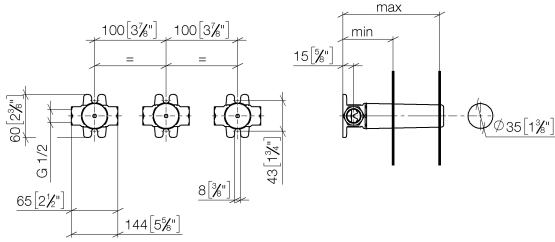

Concealed wall-mounted mixer variable positioning -

35 712 970 90

- red brass, lead-free
- 1/2" connection
- 3x sealing plug 1/2"
- 3x dust cover

Required miscellaneous

Leak protection 1/2" -

12 010 970 90

Concealed wall-mounted mixer variable positioning -

35 712 970 90

mm [inches]

	min	max
Madison	55 [2 1/8"]	115 [4 1/2"]
Square	55 [2 1/8"]	110 [4 3/8"]
Circle	55 [2 1/8"]	130 [5 1/8"]
Vaia	60 [2 3/8"]	132 [5 1/4"]
Domicil	60 [2 1/2"]	100 [3 7/8"]
Deque	70 [2 3/4"]	135 [5 3/8"]
Gentle	70 [2 3/4"]	135 [5 3/8"]
Le Fleur	70 [2 3/4"]	135 [5 3/8"]
Selv	70 [2 3/4"]	135 [5 3/8"]
Supernova	70 [2 3/4"]	135 [5 3/8"]
Symetrics	70 [2 3/4"]	135 [5 3/8"]
Tara	70 [2 3/4"]	135 [5 3/8"]
CL_2	85 [3 3/8"]	108 [4 3/8"]
MEM	93 [3 5/8"]	138 [5 3/8"]
CL_1	93 [3 5/8"]	138 [5 3/8"]
La Fleur Cl.	102 [4"]	144 [5 5/8"]

Concealed wall-mounted mixer variable positioning -

35 712 970 90

Concealed wall-mounted mixer variable positioning -

35 712 970 90

Spare parts list

No.	Item Number	Name	Quantity used	Delivery time
	04 31 20 037 00 90	plug	6	2