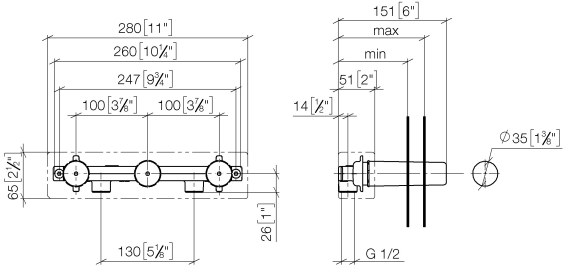

Concealed wall-mounted mixer spout on left -

35 713 970 90

- red brass, lead-free
- 2x female thread 1/2" connections
- 3x female thread 1/2" outlet
- 3x sealing plug 1/2"
- 3x dust cover
- soundproofing
- gauge 100 mm

Required miscellaneous

Leak protection 1/2" -

12 010 970 90

Concealed wall-mounted mixer spout on left -

35 713 970 90

mm [inches]

	min	max
Supernova	65 [2 1/2"]	130 [5 1/8"]
Deque	65 [2 1/2"]	130 [5 1/8"]
Tara	65 [2 1/2"]	130 [5 1/8"]
Waia	64 [2 1/2"]	136 [5 3/8"]
CL-2	97 [3 7/8"]	120 [4 3/4"]

Flow rate chart

Codes & Standards

DIN 4109

ISO 3822

Ü-Zeichen

XP P 41-280

Concealed wall-mounted mixer spout on left -

35 713 970 90