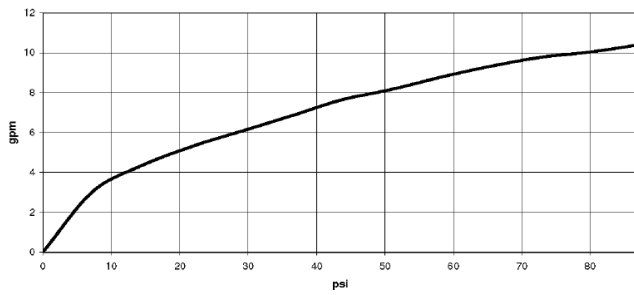

Required miscellaneous

Leak protection 1/2" -

12 010 970 90

Concealed wall-mounted mixer spout on left -

35 713 970 90

mm [inches]

	min	max
Supernova	65 [2 1/2"]	130 [5 1/8"]
Deque	65 [2 1/2"]	130 [5 1/8"]
Tara	65 [2 1/2"]	130 [5 1/8"]
Waia	64 [2 1/2"]	136 [5 3/8"]
CL-2	97 [3 7/8"]	120 [4 3/4"]

Flow rate chart

Codes & Standards

DIN 4109

ISO 3822

Ü-Zeichen

XP P 41-280

Concealed wall-mounted mixer spout on left -

35 713 970 90