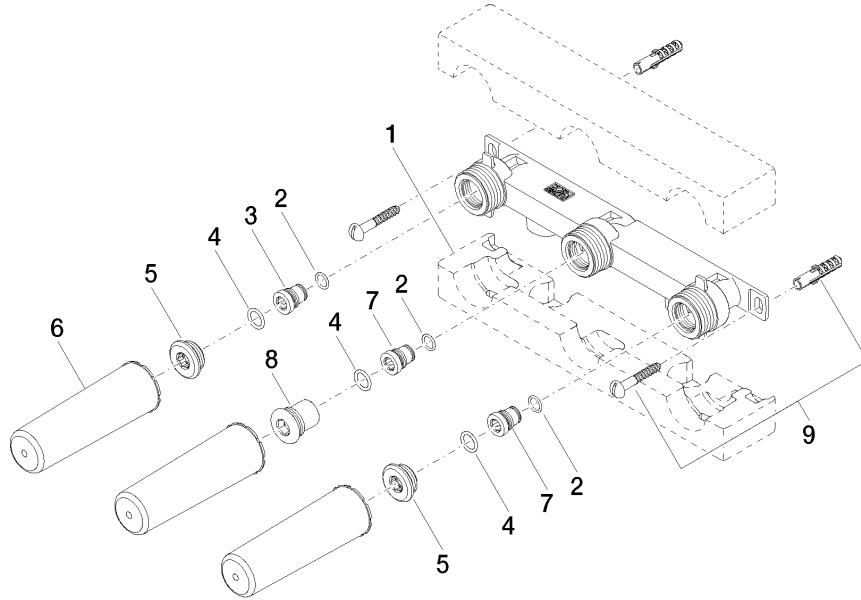

Concealed wall-mounted mixer spout on left -

35 713 970 90

- red brass, lead-free
- 2x female thread 1/2" connections
- 3x female thread 1/2" outlet
- 3x sealing plug 1/2"
- 3x dust cover
- soundproofing
- gauge 100 mm

Required miscellaneous

Leak protection 1/2" -

12 010 970 90

Concealed wall-mounted mixer spout on left -

35 713 970 90

mm [inches]

	min	max
Supernova	65 [2 1/2"]	130 [5 1/8"]
Deque	65 [2 1/2"]	130 [5 1/8"]
Tara	65 [2 1/2"]	130 [5 1/8"]
Waia	64 [2 1/2"]	136 [5 3/8"]
CL-2	97 [3 7/8"]	120 [4 3/4"]

Certificates

ACS_21 ACC LY

LGA_19

LGA_19

Concealed wall-mounted mixer spout on left -

35 713 970 90

Concealed wall-mounted mixer spout on left -

35 713 970 90

Spare parts list

No.	Item Number	Name	Quantity used	Delivery time
	09 11 11 043 90	accessories	17	2