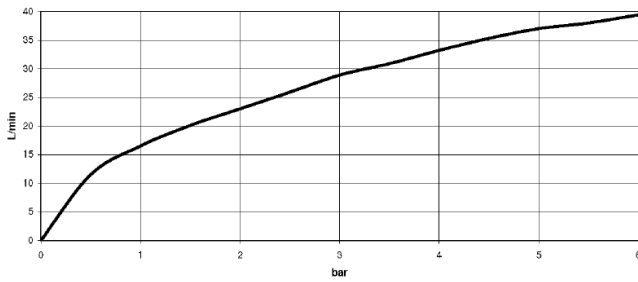

Required miscellaneous

Leak protection 1/2" -

12 010 970 90

Concealed wall-mounted mixer spout on right -

35 714 970 90

mm [inches]

	min	max
Supernova	65 [2 1/2"]	130 [5 1/8"]
Deque	65 [2 1/2"]	130 [5 1/8"]
Tara	65 [2 1/2"]	130 [5 1/8"]
Vaia	64 [2 1/2"]	136 [5 3/8"]
CL 2	97 [3 7/8"]	120 [4 3/4"]

Flow rate chart

Codes & Standards

DIN 4109

ISO 3822

Ü-Zeichen

XP P 41-280

Concealed wall-mounted mixer spout on right -

35 714 970 90