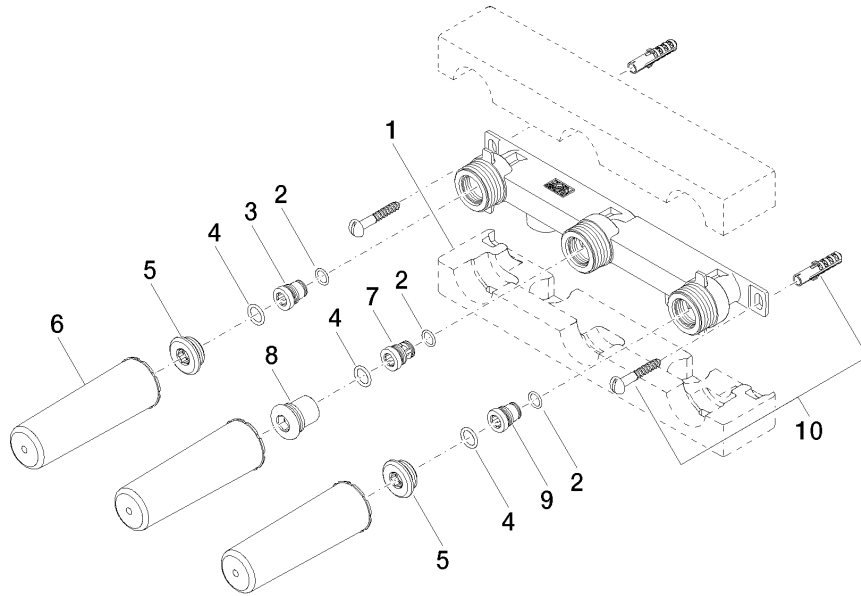

Concealed wall-mounted mixer spout on right -

35 714 970 90

- red brass, lead-free
- 2x female thread 1/2" connections
- 3x female thread 1/2" outlet
- 3x sealing plug 1/2"
- 3x dust cover
- soundproofing
- gauge 100 mm

Required miscellaneous

Leak protection 1/2" -

12 010 970 90

Concealed wall-mounted mixer spout on right -

35 714 970 90

mm [inches]

	min	max
Supernova	65 [2 1/2"]	130 [5 1/8"]
Deque	65 [2 1/2"]	130 [5 1/8"]
Tara	65 [2 1/2"]	130 [5 1/8"]
Vaia	64 [2 1/2"]	136 [5 3/8"]
CL 2	97 [3 7/8"]	120 [4 3/4"]

Certificates

ACS_21 ACC LY

LGA_19

LGA_19

Concealed wall-mounted mixer spout on right -

35 714 970 90

Concealed wall-mounted mixer spout on right -

35 714 970 90

Spare parts list

No.	Item Number	Name	Quantity used	Delivery time
	09 11 11 043 90	accessories	17	2