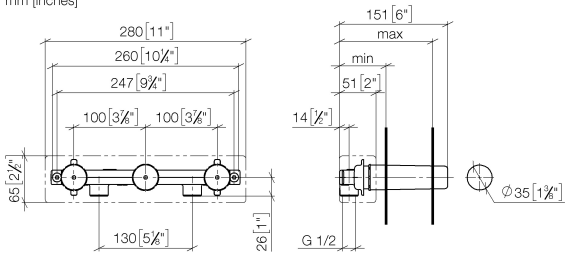

Concealed wall-mounted mixer spout on right -

35 714 970 90

- red brass, lead-free
- 2x female thread 1/2" connections
- 3x female thread 1/2" outlet
- 3x sealing plug 1/2"
- 3x dust cover
- soundproofing
- gauge 100 mm

Required miscellaneous

Leak protection 1/2" -

12 010 970 90

Concealed wall-mounted mixer spout on right -

35 714 970 90

mm [inches]

	min	max
Supernova	65 [2 1/2"]	130 [5 1/8"]
Deque	65 [2 1/2"]	130 [5 1/8"]
Tara	65 [2 1/2"]	130 [5 1/8"]
Vaia	64 [2 1/2"]	136 [5 3/8"]
CL 2	97 [3 7/8"]	120 [4 3/4"]

Flow rate chart

Codes & Standards

DIN 4109

ISO 3822

Ü-Zeichen

XP P 41-280

Concealed wall-mounted mixer spout on right -

35 714 970 90