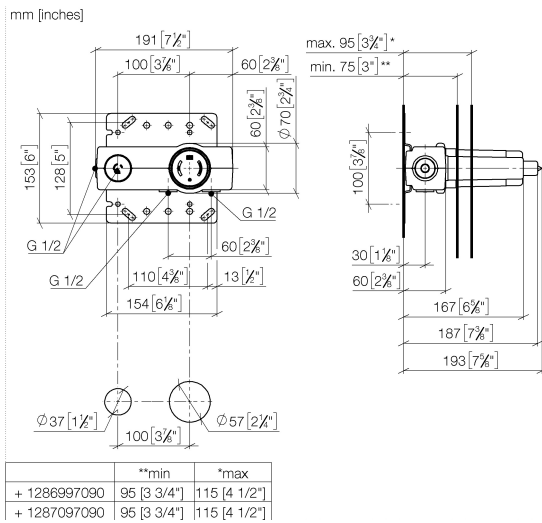

Concealed wall-mounted single-lever mixer -

35 860 970 90 Product version from 5/1/2022

- 2x female thread 1/2" connections
- 1x female thread 1/2" outlet for wall spout
- 1x female thread 1/2" outlet
- 2x dust cover
- anti-water packing
- soundproofing
- gauge 100 mm
- WRAS

Recommended miscellaneous

Extension 20 mm - 12 869 970 90
 • Not suitable for combining with META PURE (36 86X 664-FF).

Recommended miscellaneous

Adapter for reversed water connections - 12 880 970 90
 • Not suitable for combining with META PURE (36 86X 664-FF).

Concealed wall-mounted single-lever mixer -

35 860 970 90 Product version from 5/1/2022

Flow rate chart

Codes & Standards

EN 817

Scottish Water
Byelaws

UK Water Supply
Regulations

XP P 41-280