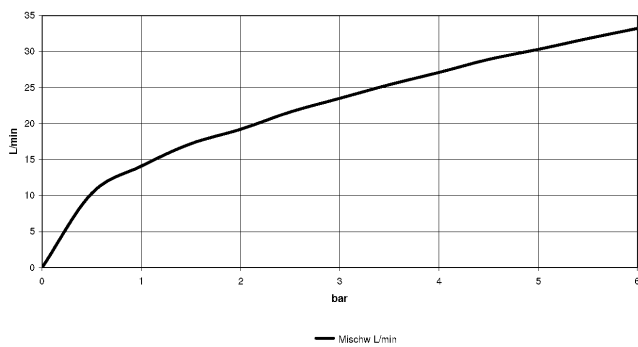

Recommended miscellaneous

Extension 20 mm - 12 869 970 90
 • Not suitable for combining with META PURE (36 86X 664-FF).

Recommended miscellaneous

Adapter for reversed water connections - 12 880 970 90
 • Not suitable for combining with META PURE (36 86X 664-FF).

Concealed wall-mounted single-lever mixer -

35 860 970 90 Product version from 5/1/2022

Flow rate chart

Codes & Standards

EN 817

Scottish Water
Byelaws

UK Water Supply
Regulations

XP P 41-280