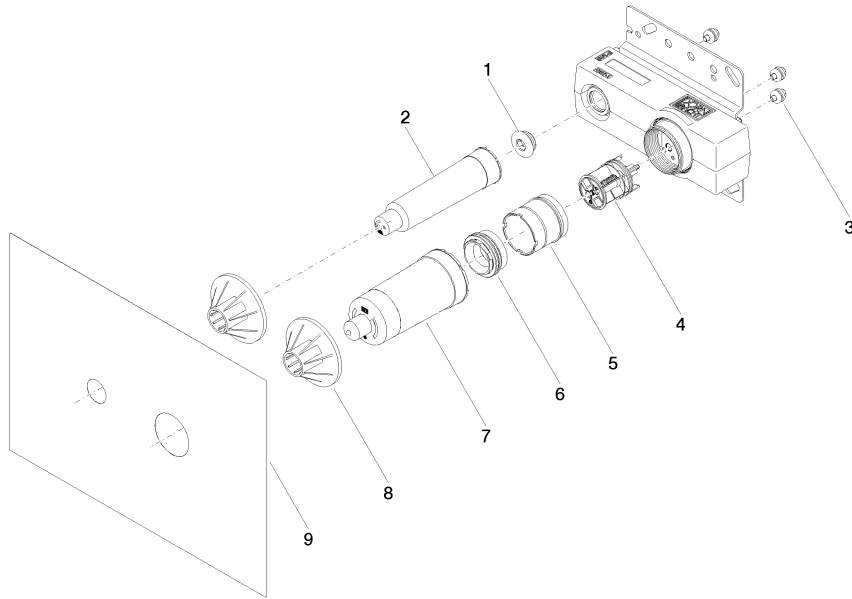

Concealed wall-mounted single-lever mixer -

35 860 970 90 Product version from 5/1/2022

- 2x female thread 1/2" connections
- 1x female thread 1/2" outlet for wall spout
- 1x female thread 1/2" outlet
- 2x dust cover
- anti-water packing
- soundproofing
- gauge 100 mm
- WRAS

Concealed wall-mounted single-lever mixer -

35 860 970 90 Product version from 5/1/2022

Flow rate chart

Codes & Standards

EN 817

Scottish Water
Byelaws

UK Water Supply
Regulations

XP P 41-280

Concealed wall-mounted single-lever mixer -

35 860 970 90 Product version from 5/1/2022

Certificates

WRAS_2010

ACS_21 ACC LY

DVGW_DW-
6512DN0

WRAS_2107

Concealed wall-mounted single-lever mixer -

35 860 970 90 Product version from 5/1/2022

Spare parts list

No.	Item Number	Name	Quantity used	Delivery time
1	04 31 20 006 00 90	plug	1	2
2	09 21 02 173 90	cap	1	2
3	90 30 11 086 00 90	fixing set	3	60
4	90 31 20 107 00 90	plug	1	2
5	90 17 01 238 00 90	sleeve	1	2
6	90 24 04 349 00 90	threaded connector	1	2
7	09 21 02 182 90	cap	1	2
8	90 23 01 174 00 90	sleeve	2	2
9	04 14 03 074 01 90	gasket kit	1	2