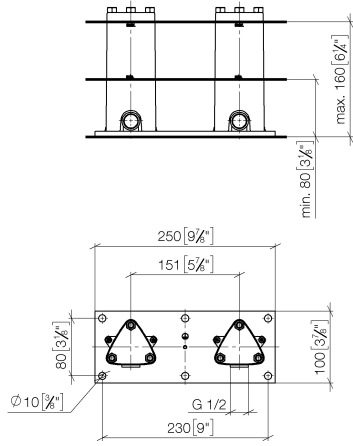

Concealed floor mounting -

35 944 970 90

- stainless steel
- 2x 1/2" connection angle
- gauge 150 mm
- 2x anti-water packing
- 2x dust cover
- soundproofing
- WRAS 1911027

Required miscellaneous

Leak protection 1/2" -

- This article is needed 2x.

12 010 970 90

Required miscellaneous

Drybox Concealed thermostat -

- Overflow is part of the scope of delivery.

XS-08 3955

Concealed floor mounting -

35 944 970 90

mm [inches]

Certificates

WRAS_1911027.

Concealed floor mounting -

35 944 970 90

Spare parts list

No.	Item Number	Name	Quantity used	Delivery time
1	09 14 03 110 90	seal	2	2
2	09 23 10 023 90	nut	3	2
3	09 21 02 127 90	cap	2	-
Spare part can no longer be ordered, please order the replacement item				
4	09 30 30 085 90	screw	5	60
5	09 30 11 048 90	disc	5	2
6	09 31 20 011 90	plug	2	2
7	09 24 02 090 90	nipple	2	2
8	09 30 31 012 90	screw	6	2
9	09 30 11 045 90	disc	6	2
10	09 14 05 052 90	seal	6	60
11	09 30 35 003 90	plug	6	2