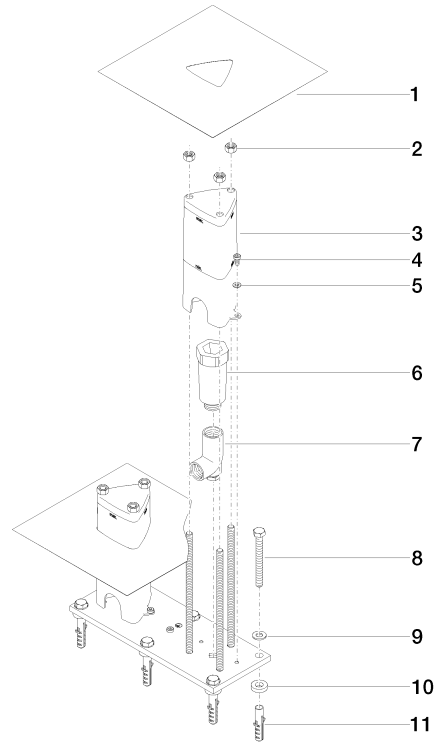

Concealed floor mounting -

35 944 970 90

- stainless steel
- 2x 1/2" connection angle
- gauge 150 mm
- 2x anti-water packing
- 2x dust cover
- soundproofing
- WRAS 1911027

Required miscellaneous

Leak protection 1/2" -

mm [inches]

Certificates

WRAS_1911027.

Concealed floor mounting -

35 944 970 90

Spare parts list

No.	Item Number	Name	Quantity used	Delivery time
1	09 14 03 110 90	seal	2	2
2	09 23 10 023 90	nut	3	2
3	09 21 02 127 90	cap	2	-
Spare part can no longer be ordered, please order the replacement item				
4	09 30 30 085 90	screw	5	60
5	09 30 11 048 90	disc	5	2
6	09 31 20 011 90	plug	2	2
7	09 24 02 090 90	nipple	2	2
8	09 30 31 012 90	screw	6	2
9	09 30 11 045 90	disc	6	2
10	09 14 05 052 90	seal	6	60
11	09 30 35 003 90	plug	6	2