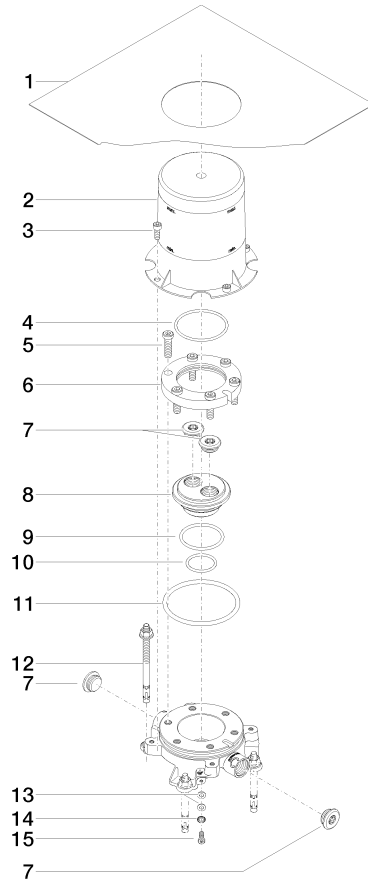

Concealed floor mounting -

35 945 970 90

- red brass, lead-free
- 2x female thread 1/2" connections
- dust cover
- anti-water packing
- WRAS 2005008

Required miscellaneous

Drybox for floor mounting -

38 945 970 90

- Overflow is part of the scope of delivery.

Concealed floor mounting -

35 945 970 90

mm [inches]

Certificates

WRAS_2005008.

Concealed floor mounting -

35 945 970 90

Spare parts list

No.	Item Number	Name	Quantity used	Delivery time
1	04 14 03 077 00 90	gasket kit	1	2
2	09 21 02 116 90	cap	1	2
3	09 30 30 053 90	screw	4	2
4	09 14 10 078 90	seal	1	2
5	09 30 30 047 90	screw	6	2
6	09 30 11 121 90	connection	1	2
7	04 31 20 006 00 90	plug	4	2
8	09 31 20 033 90	plug	1	2
9	09 14 10 084 90	seal	1	2
10	09 14 10 018 90	seal	1	2
11	09 14 10 072 90	seal	1	2
12	04 30 35 008 00 90	fixing set	4	2
13	09 30 11 048 90	disc	2	2
14	90 30 11 032 00 90	disc	1	2
15	09 30 30 058 90	screw	1	2