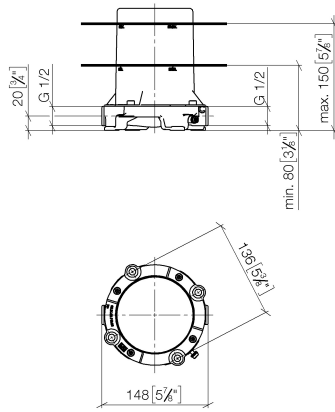

Concealed floor mounting -

35 945 970 90

- red brass, lead-free
- 2x female thread 1/2" connections
- dust cover
- anti-water packing
- WRAS 2005008

Required miscellaneous

Drybox for floor mounting -

38 945 970 90

- Overflow is part of the scope of delivery.

Concealed floor mounting -

35 945 970 90

mm [inches]

Certificates

WRAS_2005008.

Concealed floor mounting -

35 945 970 90

Spare parts list

No.	Item Number	Name	Quantity used	Delivery time
1	04 14 03 077 00 90	gasket kit	1	2
2	09 21 02 116 90	cap	1	2
3	09 30 30 053 90	screw	4	2
4	09 14 10 078 90	seal	1	2
5	09 30 30 047 90	screw	6	2
6	09 30 11 121 90	connection	1	2
7	04 31 20 006 00 90	plug	4	2
8	09 31 20 033 90	plug	1	2
9	09 14 10 084 90	seal	1	2
10	09 14 10 018 90	seal	1	2
11	09 14 10 072 90	seal	1	2
12	04 30 35 008 00 90	fixing set	4	2
13	09 30 11 048 90	disc	2	2
14	90 30 11 032 00 90	disc	1	2
15	09 30 30 058 90	screw	1	2