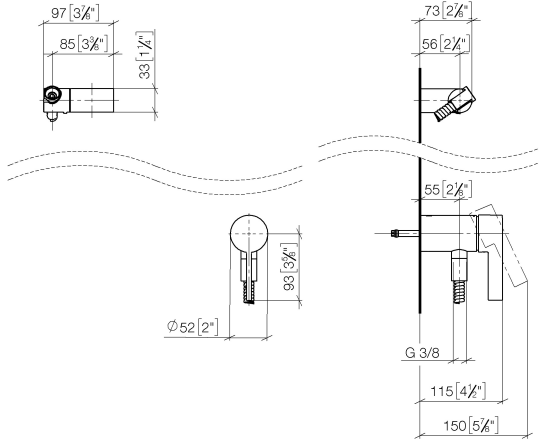

**Concealed single-lever mixer with integrated shower connection with hand shower set without hand shower - Chrome**

IMO

36 002 970

- metal shower hose 1750mm with integrated anti-twist protection

**This article does not include a hand shower!**

**Required miscellaneous**

**Concealed wall mounting -**

- max. recess depth 105 mm
- min. recess depth 80 mm

35 050 970 90

**Required miscellaneous**

**Hand shower - Chrome**

28 017 979-00

**Required miscellaneous**

28 018 979-00 0010

**Concealed single-lever mixer with integrated shower connection with hand shower set without hand shower - Chrome**

IMO

36 002 970  
mm [inches]

**Certificates**

Belgaqua\_21-025- WRAS\_2011027. LGA\_29928.  
27\_1.

36 002 970

Spare parts list

No.	Item Number	Name	Quantity used	Delivery time
1	28 060 970-00	Wall bracket swivel - Chrome	1	10
2	28 322 970-00	Metal shower hose 1/2" x 3/8" x 1750 mm - Chrome	1	2
3	36 050 970-00	Concealed single-lever mixer with integrated shower connection - Chrome	1	10