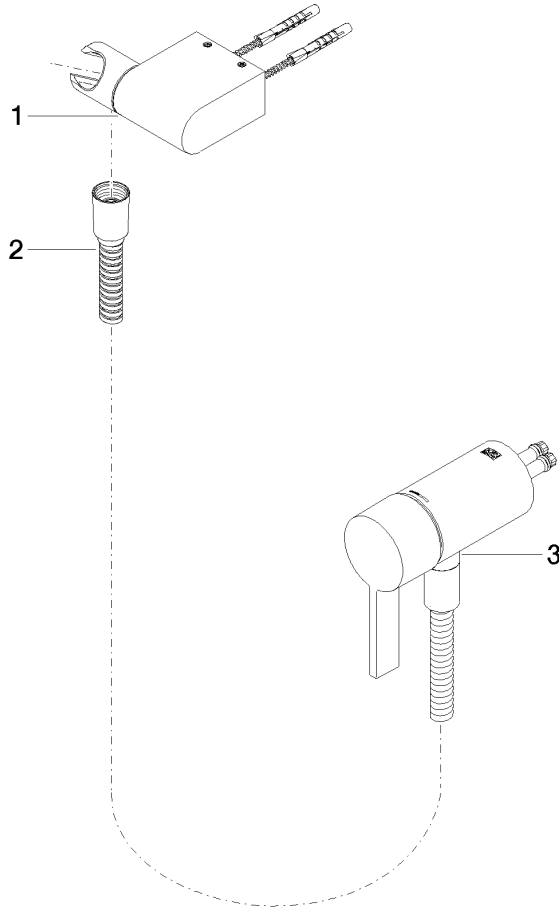

Concealed single-lever mixer with integrated shower connection with hand shower set without hand shower - Brushed Champagne (22kt Gold)

IMO

36 002 970

- metal shower hose 1750mm with integrated anti-twist protection
- WRAS 2011027

Concealed single-lever mixer with integrated shower connection with hand shower set without hand shower - Brushed Champagne (22kt Gold)

IMO

36 002 970
mm [inches]

Concealed single-lever mixer with integrated shower connection with hand shower set without hand shower - Brushed Champagne (22kt Gold)

36 002 970

Product version from 10/1/2023

Parts for other finishes can be found here: [Chrome](#)

Concealed single-lever mixer with integrated shower connection with hand shower set without hand shower - Brushed Champagne (22kt Gold)

IMO

36 002 970

Spare parts list

Product version from 10/1/2023

No.	Item Number	Name	Quantity used	Delivery time
	28 060 970-46	Wall bracket swivel - Brushed Champagne (22kt Gold)	3	30