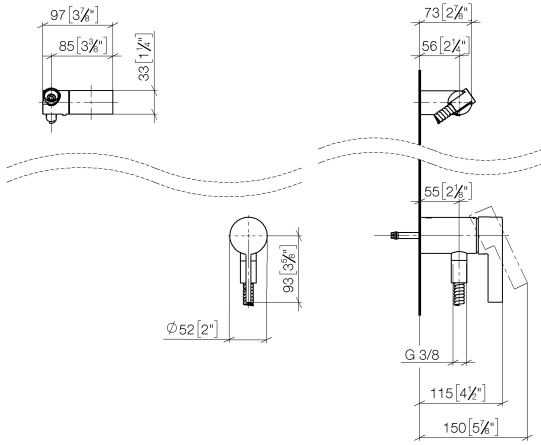

Concealed single-lever mixer with integrated shower connection with hand shower set without hand shower - Brushed Champagne (22kt Gold)

IMO

36 002 970

- metal shower hose 1750mm with integrated anti-twist protection
- WRAS 2011027

This article does not include a hand shower!
Intrinsic protection against back flow.

Fits: IMO, LULU, MADISON, MEM, TARA, CL.1, LISSÉ, VAIA, META, CYO

	Brushed Champagne (22kt Gold)	36 002 970-46
	Chrome	36 002 970-00
	Brushed Platinum	36 002 970-06
	Platinum	36 002 970-08
	Dark Chrome	36 002 970-19
	Brushed Light Gold	36 002 970-27
	Brushed Durabronze (23kt Gold)	36 002 970-28
	Matte Black	36 002 970-33
	Brushed Bronze	36 002 970-42
	Champagne (22kt Gold)	36 002 970-47
	Brushed Chrome	36 002 970-93
	Brushed Dark Platinum	36 002 970-99

Concealed single-lever mixer with integrated shower connection with hand shower set without hand shower - Brushed Champagne (22kt Gold)

IMO

36 002 970
mm [inches]

Concealed single-lever mixer with integrated shower connection with hand shower set without hand shower - Brushed Champagne (22kt Gold)

36 002 970

Product version from 10/1/2023

Parts for other finishes can be found here: [Chrome](#)

Concealed single-lever mixer with integrated shower connection with hand shower set without hand shower - Brushed Champagne (22kt Gold)