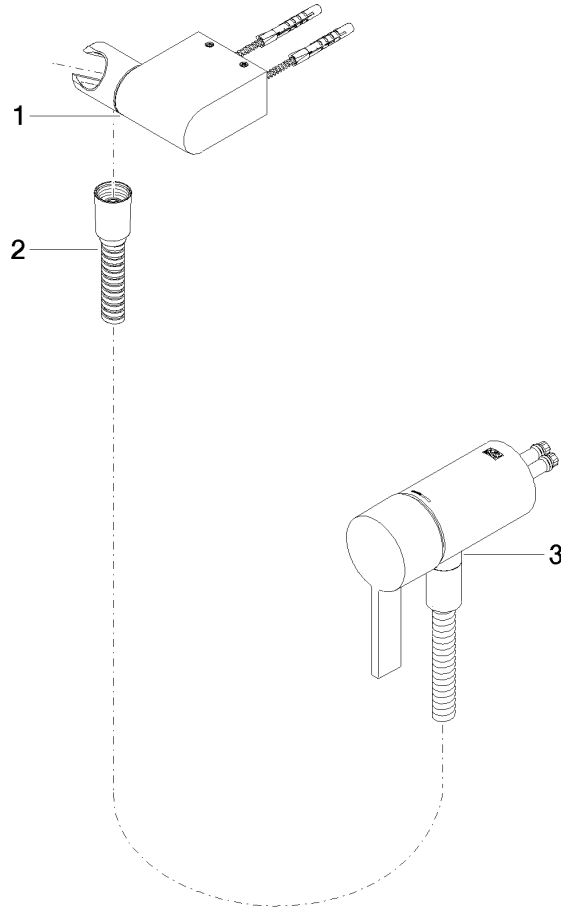

Concealed single-lever mixer with integrated shower connection with hand shower set without hand shower - Champagne (22kt Gold)

IMO

36 002 970

- metal shower hose 1750mm with integrated anti-twist protection
- WRAS 2011027

Concealed single-lever mixer with integrated shower connection with hand shower set without hand shower - Champagne (22kt Gold)

IMO

36 002 970
mm [inches]

Concealed single-lever mixer with integrated shower connection with hand shower set without hand shower - Champagne (22kt Gold)

36 002 970

Product version from 10/1/2023

Parts for other finishes can be found here: [Chrome](#)

Concealed single-lever mixer with integrated shower connection with hand shower set without hand shower - Champagne (22kt Gold)