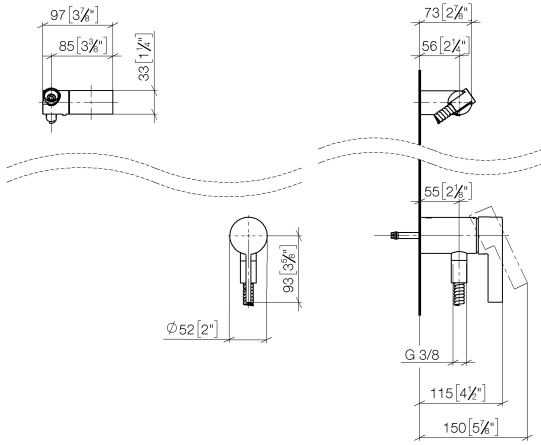

Concealed single-lever mixer with integrated shower connection with hand shower set without hand shower - Champagne (22kt Gold)

IMO

36 002 970

- metal shower hose 1750mm with integrated anti-twist protection
- WRAS 2011027

This article does not include a hand shower!

Intrinsic protection against back flow.

Fits: IMO, LULU, MADISON, MEM, TARA, CL.1, LISSÉ, VAIA, META, CYO

| | | |
|--|--------------------------------|---------------|
|  | Champagne (22kt Gold) | 36 002 970-47 |
|  | Chrome | 36 002 970-00 |
|  | Brushed Platinum | 36 002 970-06 |
|  | Platinum | 36 002 970-08 |
|  | Dark Chrome | 36 002 970-19 |
|  | Brushed Light Gold | 36 002 970-27 |
|  | Brushed Durabronze (23kt Gold) | 36 002 970-28 |
|  | Matte Black | 36 002 970-33 |
|  | Brushed Bronze | 36 002 970-42 |
|  | Brushed Champagne (22kt Gold) | 36 002 970-46 |
|  | Brushed Chrome | 36 002 970-93 |
|  | Brushed Dark Platinum | 36 002 970-99 |

Concealed single-lever mixer with integrated shower connection with hand shower set without hand shower - Champagne (22kt Gold)

IMO

36 002 970
mm [inches]

Concealed single-lever mixer with integrated shower connection with hand shower set without hand shower - Champagne (22kt Gold)

36 002 970

Product version from 10/1/2023

Parts for other finishes can be found here: [Chrome](#)

Concealed single-lever mixer with integrated shower connection with hand shower set without hand shower - Champagne (22kt Gold)