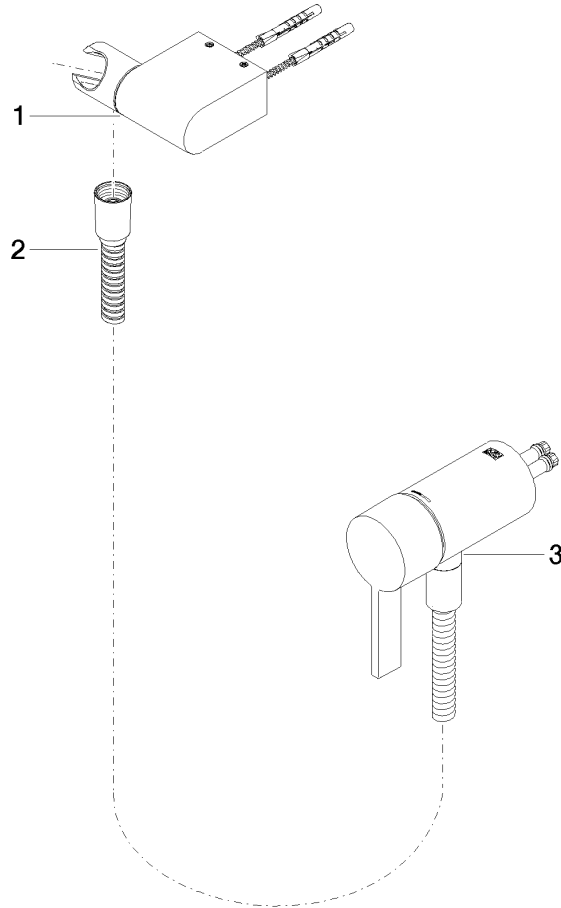

Required miscellaneous

Concealed wall mounting -

35 050 970 90

- max. recess depth 105 mm
- min. recess depth 80 mm

Concealed single-lever mixer with integrated shower connection with hand shower set without hand shower - Brushed Chrome

IMO

36 002 970
mm [inches]

Codes & Standards

DIN 4109

EN 1717

ISO 3822

Scottish Water
Byelaws

UK Water Supply
Regulations

Ü-Zeichen

Certificates

Belgaqua_21-025-2 WRAS_2011

LGA_29

Concealed single-lever mixer with integrated shower connection with hand shower set without hand shower - Brushed Chrome

36 002 970

Product version from 10/1/2023

Concealed single-lever mixer with integrated shower connection with hand shower set without hand shower - Brushed Chrome

IMO

36 002 970

Spare parts list

Product version from 10/1/2023

No.	Item Number	Name	Quantity used	Delivery time
	28 060 970-93	Wall bracket swivel - Brushed Chrome	3	20