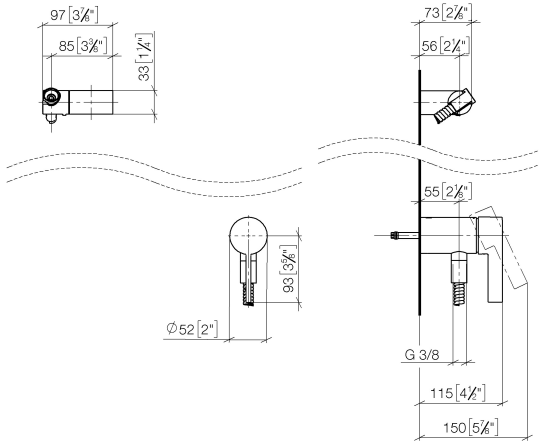

Concealed single-lever mixer with integrated shower connection with hand shower set without hand shower - Brushed Chrome

IMO

36 002 970

- metal shower hose 1750mm with integrated anti-twist protection
- WRAS 2011027

Required miscellaneous

Concealed wall mounting -

35 050 970 90

- max. recess depth 105 mm
- min. recess depth 80 mm

Concealed single-lever mixer with integrated shower connection with hand shower set without hand shower - Brushed Chrome

IMO

36 002 970
mm [inches]

Codes & Standards

DIN 4109

EN 1717

ISO 3822

Scottish Water
Byelaws

UK Water Supply
Regulations

Ü-Zeichen

Certificates

Belgaqua_21-025-2 WRAS_2011

LGA_29

Concealed single-lever mixer with integrated shower connection with hand shower set without hand shower - Brushed Chrome

36 002 970

Product version from 10/1/2023