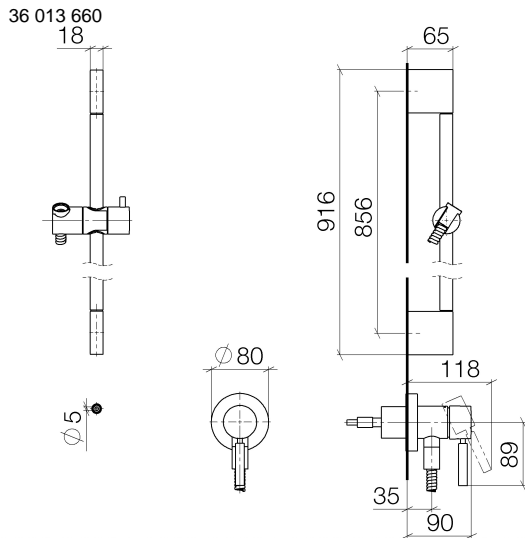

**Concealed single-lever mixer with integrated shower connection with shower set without hand shower - Chrome**

TARA

36 013 660

Fits: TARA, META

- cover plate Ø 78 mm
- metal shower hose 1750mm with integrated anti-twist protection
- slide bar

**Required miscellaneous**

	<b>Concealed wall mounting -</b> •max. recess depth 103 mm •min. recess depth 78 mm	35 003 970 90
--	---	---------------

**Required miscellaneous**

	<b>Hand shower FlowReduce - Chrome</b>	28 012 979-00 0010
--	--	--------------------

Concealed single-lever mixer with integrated shower connection with shower set without hand shower - Chrome

TARA

Certificates

Belgaqua\_21-025- WRAS\_2011027. LGA\_29569.  
27\_1.

36 013 660

Spare parts list

No.	Item Number	Name	Quantity used	Delivery time
1	05 17 20 726 02 90	fixing set	1	2
2	09 31 11 049 90	pin	2	2
3	04 31 11 113 00 90	pin	2	2
4	08 17 97 054-00	holder	2	10
5	90 28 22 597 00-00	holder	1	10
6	28 322 970-00	Metal shower hose 1/2" x 3/8" x 1750 mm - Chrome	1	2
7	12 580 970-00	Slide unit - Chrome	1	10
8	90 14 20 026 00 90	seal	1	2
9	36 045 660-00	Concealed single-lever mixer with cover plate with integrated shower connection - Chrome	1	10