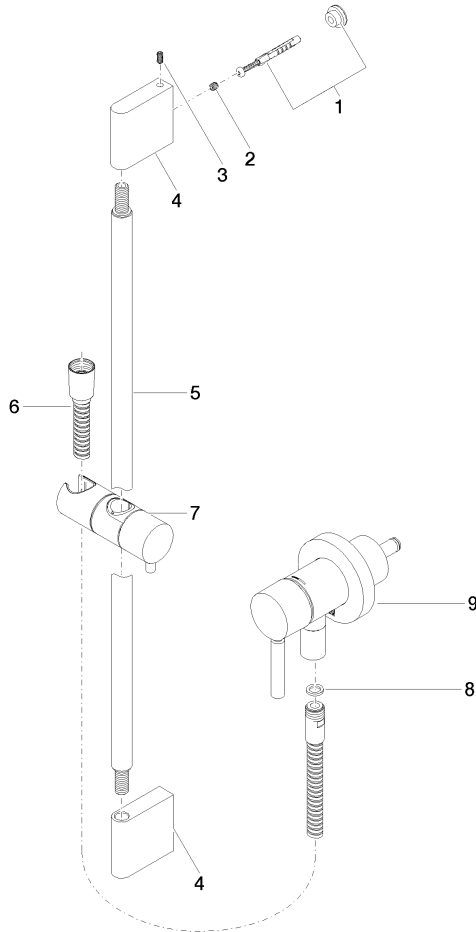

Concealed single-lever mixer with integrated shower connection with shower set without hand shower - Brushed Platinum

TARA

36 013 660

Fits: TARA, META

- cover plate Ø 78 mm
- metal shower hose 1750mm with integrated anti-twist protection
- slide bar
- WRAS 2011027

TARA

Codes & Standards

DIN 4109	EN 1717	ISO 3822	Scottish Water Byelaws
UK Water Supply Regulations	Ü-Zeichen		

Certificates

Belgaqua_21-025-2 LGA_29	WRAS_2011
--------------------------	-----------

Concealed single-lever mixer with integrated shower connection with shower set without hand shower - Brushed Platinum

TARA

36 013 660

Product version from 10/1/2023

Concealed single-lever mixer with integrated shower connection with shower set without hand shower - Brushed Platinum

TARA

36 013 660

Spare parts list

Product version from 10/1/2023

No.	Item Number	Name	Quantity used	Delivery time
	05 17 20 726 02 90	fixing set	12	2