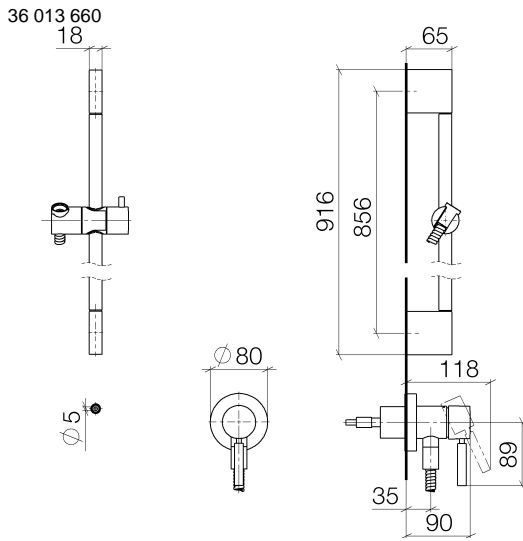

Concealed single-lever mixer with integrated shower connection with shower set without hand shower - Brushed Platinum

TARA

Codes & Standards

DIN 4109	EN 1717	ISO 3822	Scottish Water Byelaws
UK Water Supply Regulations	Ü-Zeichen		

Certificates

Belgaqua_21-025-2 LGA_29	WRAS_2011