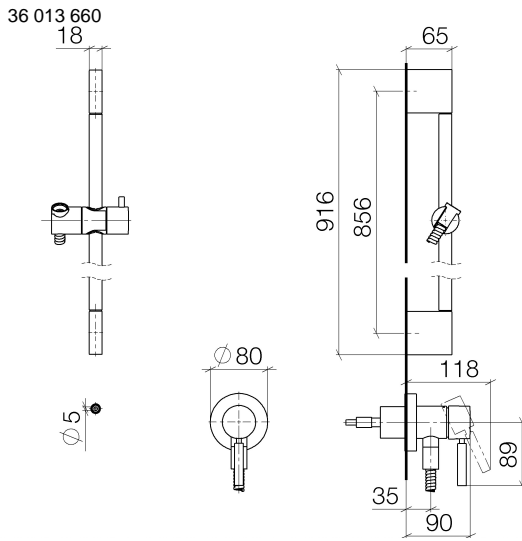

Concealed single-lever mixer with integrated shower connection with shower set without hand shower - Platinum

TARA

Codes & Standards

DIN 4109	EN 1717	ISO 3822	Scottish Water Byelaws
UK Water Supply Regulations	Ü-Zeichen		

Certificates

Belgaqua_21-025-2 LGA_29	WRAS_2011