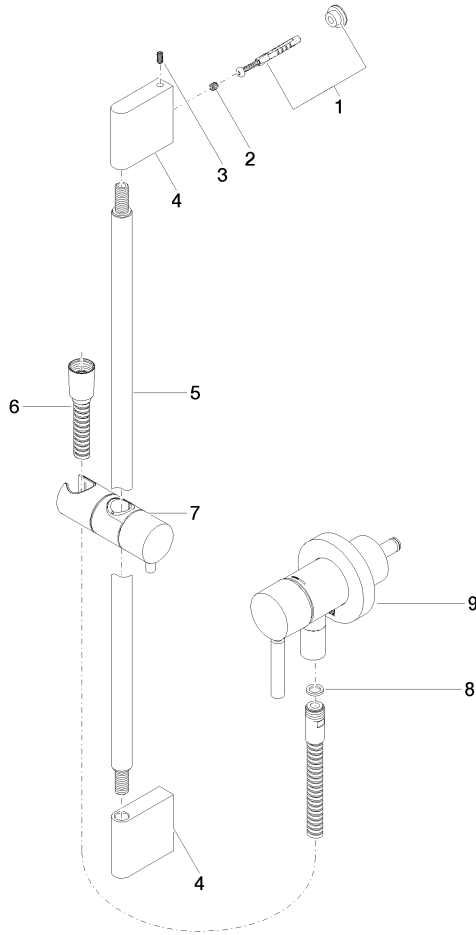

Concealed single-lever mixer with integrated shower connection with shower set without hand shower - Platinum

TARA

36 013 660

Fits: TARA, META

- cover plate Ø 78 mm
- metal shower hose 1750mm with integrated anti-twist protection
- slide bar
- WRAS 2011027

TARA

Codes & Standards

DIN 4109	EN 1717	ISO 3822	Scottish Water Byelaws
UK Water Supply Regulations	Ü-Zeichen		

Certificates

Belgaqua_21-025-2 LGA_29	WRAS_2011
--------------------------	-----------

Concealed single-lever mixer with integrated shower connection with shower set without hand shower - Platinum

TARA

36 013 660

Product version from 10/1/2023

Concealed single-lever mixer with integrated shower connection with shower set without hand shower - Platinum

TARA

36 013 660

Spare parts list

Product version from 10/1/2023

No.	Item Number	Name	Quantity used	Delivery time
	05 17 20 726 02 90	fixing set	12	2