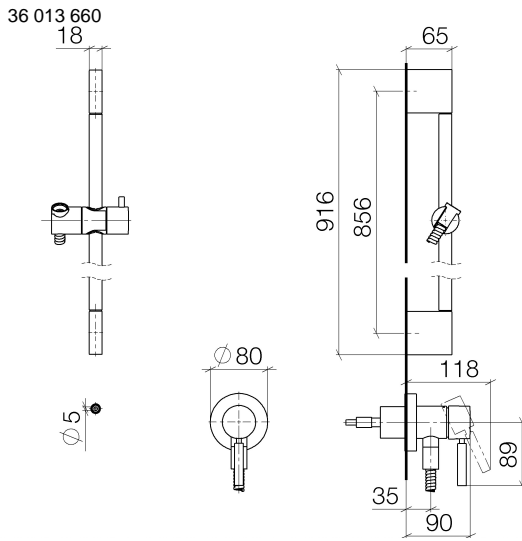

Concealed single-lever mixer with integrated shower connection with shower set without hand shower - Matte Black

TARA

Codes & Standards

DIN 4109	EN 1717	ISO 3822	Scottish Water Byelaws
UK Water Supply Regulations	Ü-Zeichen		

Certificates

Belgaqua_21-025-2 LGA_29 WRAS_2011