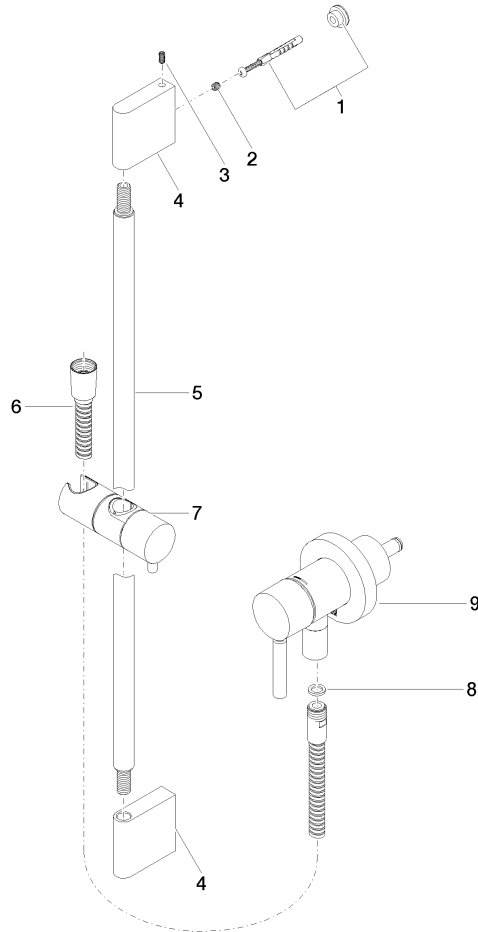

Concealed single-lever mixer with integrated shower connection with shower set without hand shower - Matte Black

TARA

36 013 660

Fits: TARA, META

- cover plate Ø 78 mm
- metal shower hose 1750mm with integrated anti-twist protection
- slide bar
- WRAS 2011027

TARA

Codes & Standards

DIN 4109	EN 1717	ISO 3822	Scottish Water Byelaws
UK Water Supply Regulations	Ü-Zeichen		

Certificates

Belgaqua_21-025-2 LGA_29 WRAS_2011

Concealed single-lever mixer with integrated shower connection with shower set without hand shower - Matte Black

TARA

36 013 660

Product version from 10/1/2023

Concealed single-lever mixer with integrated shower connection with shower set without hand shower - Matte Black

TARA

36 013 660

Spare parts list

Product version from 10/1/2023

No.	Item Number	Name	Quantity used	Delivery time
	05 17 20 726 02 90	fixing set	12	2