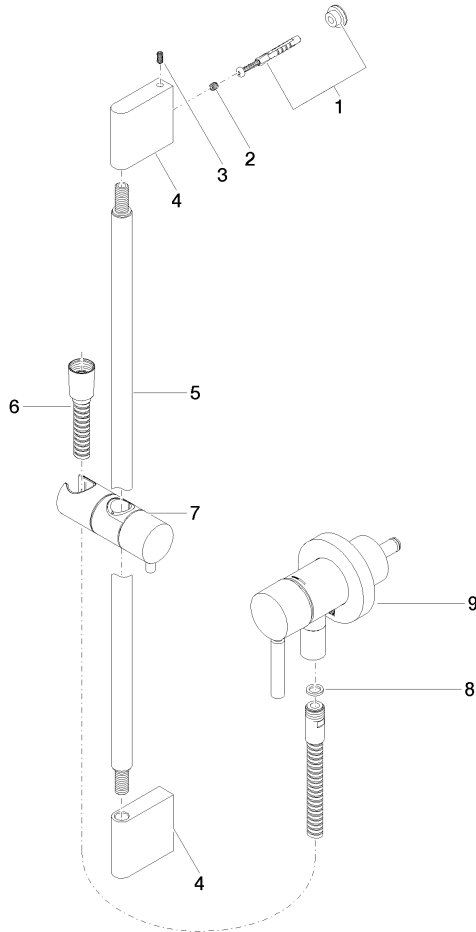

Concealed single-lever mixer with integrated shower connection with shower set without hand shower - Brushed Chrome

TARA

36 013 660

Fits: TARA, META

- cover plate Ø 78 mm
- metal shower hose 1750mm with integrated anti-twist protection
- slide bar
- WRAS 2011027

Required miscellaneous

- Concealed wall mounting -** 35 003 970 90
- max. recess depth 103 mm
 - min. recess depth 78 mm

Concealed single-lever mixer with integrated shower connection with shower set without hand shower - Brushed Chrome

TARA

Codes & Standards

DIN 4109	EN 1717	ISO 3822	Scottish Water Byelaws
UK Water Supply Regulations	Ü-Zeichen		

Certificates

Belgaqua_21-025-2 LGA_29	WRAS_2011
--------------------------	-----------

Concealed single-lever mixer with integrated shower connection with shower set without hand shower - Brushed Chrome

TARA

36 013 660

Product version from 10/1/2023

Concealed single-lever mixer with integrated shower connection with shower set without hand shower - Brushed Chrome

TARA

36 013 660

Spare parts list

Product version from 10/1/2023