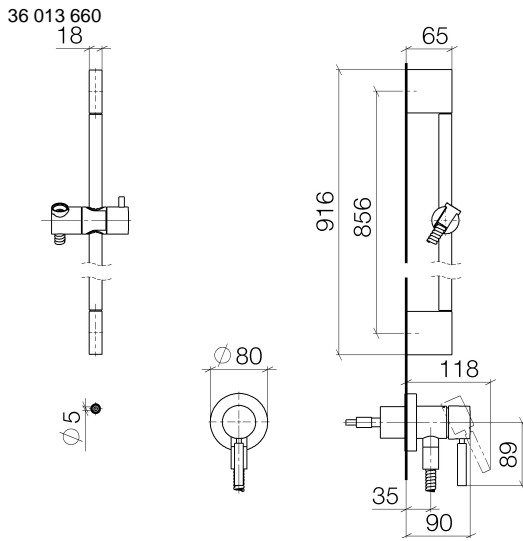

Concealed single-lever mixer with integrated shower connection with shower set without hand shower - Brushed Chrome

TARA

Codes & Standards

DIN 4109	EN 1717	ISO 3822	Scottish Water Byelaws
UK Water Supply Regulations	Ü-Zeichen		

Certificates

Belgaqua_21-025-2 LGA_29	WRAS_2011