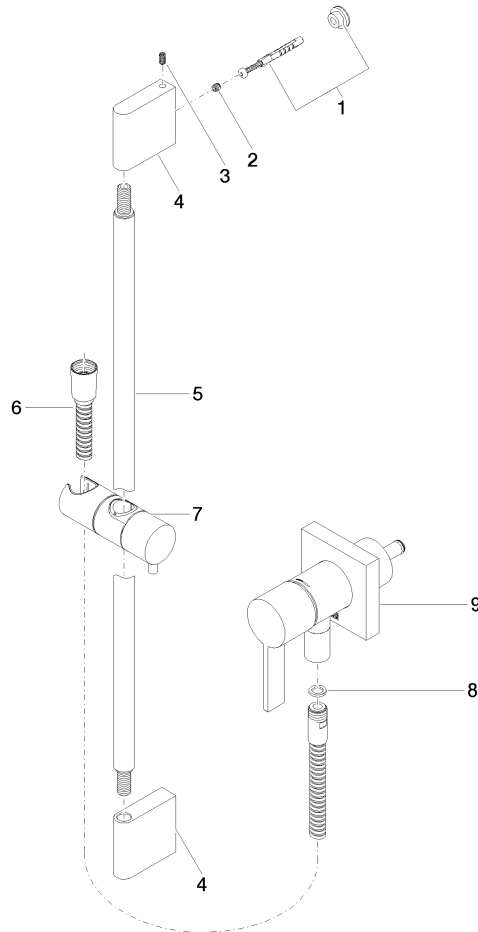

Concealed single-lever mixer with integrated shower connection with shower set without hand shower - Chrome

IMO

36 013 970

Fits: IMO, MEM, CL.1

- cover plate 80 x 80 mm
- metal shower hose 1750mm with integrated anti-twist protection
- slide bar
- Pipe diameter 18 mm

Required miscellaneous

	Hand shower FlowReduce - Chrome	28 018 979-00 0010
--	----------------------------------------	--------------------

Concealed single-lever mixer with integrated shower connection with shower set without hand shower - Chrome

IMO

36 013 970

mm [inches]

Certificates

Belgaqua_21-025- WRAS_2011027. LGA_29569.
27_1.

36 013 970

Spare parts list

No.	Item Number	Name	Quantity used	Delivery time
1	05 17 20 726 02 90	fixing set	1	2
2	09 31 11 049 90	pin	2	2
3	04 31 11 113 00 90	pin	2	2
4	08 17 97 054-00	holder	2	10
5	90 28 22 597 00-00	holder	1	10
6	28 322 970-00	Metal shower hose 1/2" x 3/8" x 1750 mm - Chrome	1	2
7	12 580 970-00	Slide unit - Chrome	1	10
8	90 14 20 026 00 90	seal	1	2
9	36 045 970-00	Concealed single-lever mixer with cover plate with integrated shower connection - Chrome	1	10