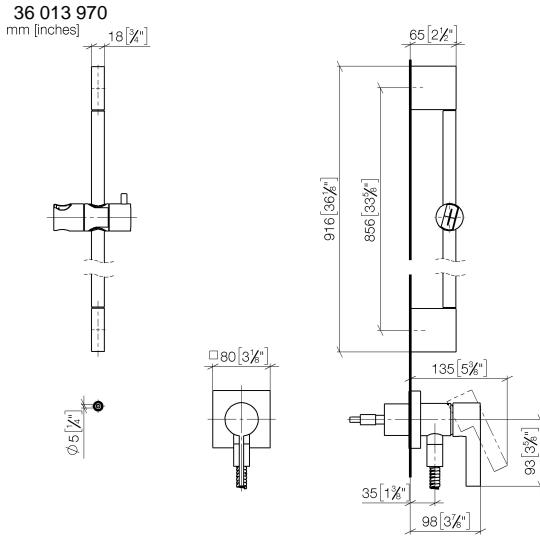

Concealed single-lever mixer with integrated shower connection with shower set without hand shower - Brushed Durabronz (23kt Gold)

IMO

Codes & Standards

DIN 4109	EN 1717	ISO 3822	Scottish Water Byelaws
UK Water Supply Regulations	Ü-Zeichen		

Certificates

Belgaqua_21-025-2 LGA_29	WRAS_2011