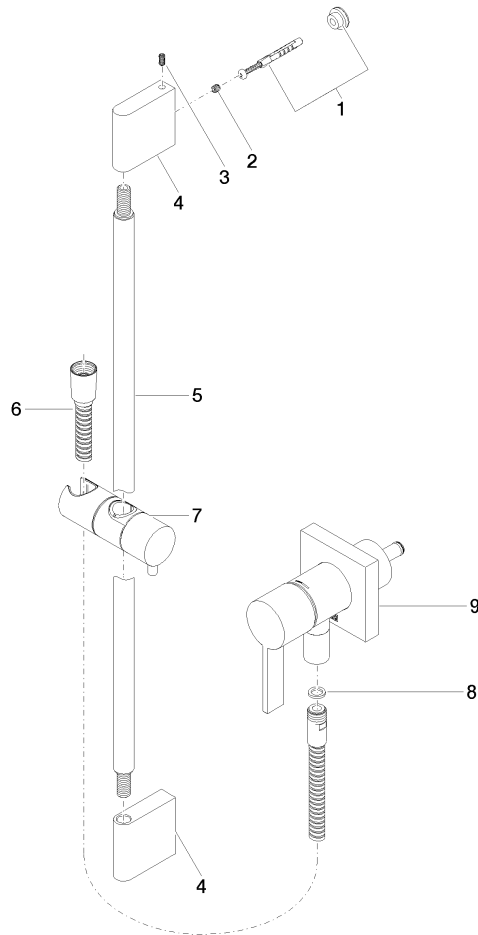

Concealed single-lever mixer with integrated shower connection with shower set without hand shower - Brushed Durabronz (23kt Gold)

IMO

36 013 970