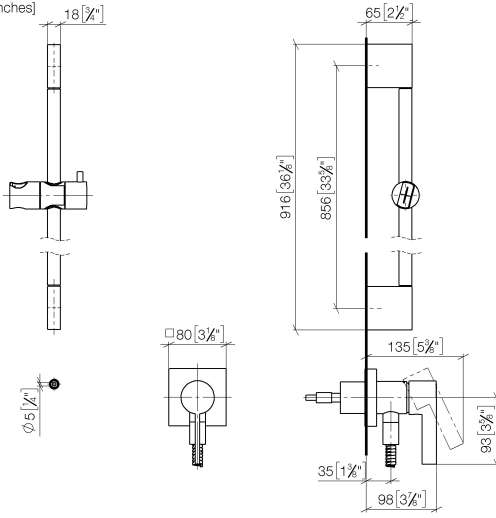

Concealed single-lever mixer with integrated shower connection with shower set without hand shower - Champagne (22kt Gold)

IMO

36 013 970

Fits: IMO, MEM, CL.1

- cover plate 80 x 80 mm
- metal shower hose 1750mm with integrated anti-twist protection
- slide bar
- Pipe diameter 18 mm
- WRAS 2011027

Concealed single-lever mixer with integrated shower connection with shower set without hand shower - Champagne (22kt Gold)

IMO

36 013 970

mm [inches]

Concealed single-lever mixer with integrated shower connection with shower set without hand shower - Champagne (22kt Gold)

IMO

36 013 970

Parts for other finishes can be found here: [Chrome](#)

Concealed single-lever mixer with integrated shower connection with shower set without hand shower - Champagne (22kt Gold)

IMO

36 013 970

Spare parts list

No.	Item Number	Name	Quantity used	Delivery time
	05 17 20 726 02 90	fixing set	12	2