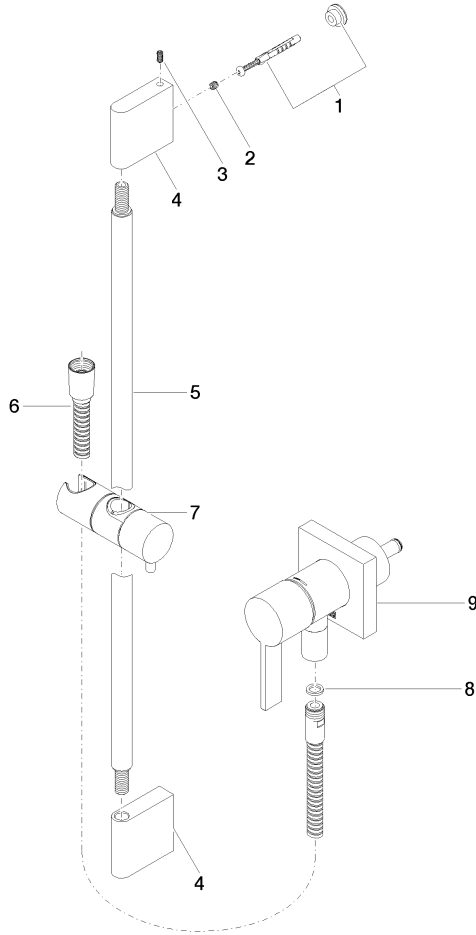

Concealed single-lever mixer with integrated shower connection with shower set without hand shower - Champagne (22kt Gold)

IMO

36 013 970

Fits: IMO, MEM, CL.1

- cover plate 80 x 80 mm
- metal shower hose 1750mm with integrated anti-twist protection
- slide bar
- Pipe diameter 18 mm
- WRAS 2011027

Concealed single-lever mixer with integrated shower connection with shower set without hand shower - Champagne (22kt Gold)

IMO

36 013 970

mm [inches]

Concealed single-lever mixer with integrated shower connection with shower set without hand shower - Champagne (22kt Gold)

IMO

36 013 970

Parts for other finishes can be found here: [Chrome](#)

Concealed single-lever mixer with integrated shower connection with shower set without hand shower - Champagne (22kt Gold)

IMO

36 013 970

Spare parts list

No.	Item Number	Name	Quantity used	Delivery time
	05 17 20 726 02 90	fixing set	12	2