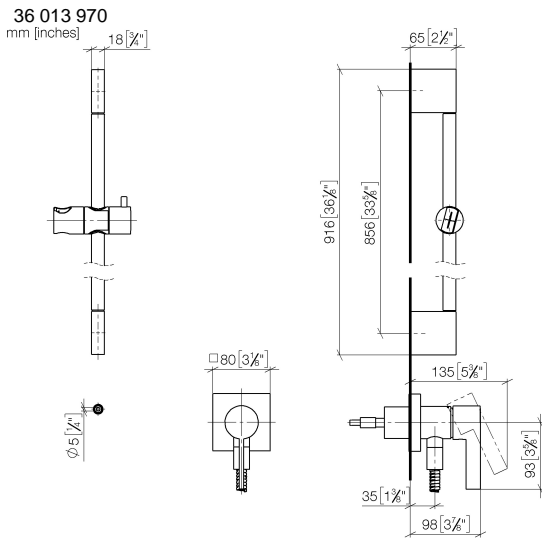

**Concealed single-lever mixer with integrated shower connection with shower set without hand shower - Brushed Chrome**

IMO

36 013 970

Fits: IMO, MEM, CL.1

- cover plate 80 x 80 mm
- metal shower hose 1750mm with integrated anti-twist protection
- slide bar
- Pipe diameter 18 mm
- WRAS 2011027

**Required miscellaneous**

- Concealed wall mounting -** 35 003 970 90
- max. recess depth 103 mm
  - min. recess depth 78 mm

**Concealed single-lever mixer with integrated shower connection with shower set without hand shower - Brushed Chrome**

IMO

**Codes & Standards**

DIN 4109	EN 1717	ISO 3822	Scottish Water Byelaws
UK Water Supply Regulations	Ü-Zeichen		

**Certificates**

Belgaqua\_21-025-2 LGA\_29 WRAS\_2011

Concealed single-lever mixer with integrated shower connection with shower set without hand shower - Brushed Chrome

IMO

36 013 970

Concealed single-lever mixer with integrated shower connection with shower set without hand shower - Brushed Chrome

IMO

36 013 970

**Spare parts list**

No.	Item Number	Name	Quantity used	Delivery time
	05 17 20 726 02 90	fixing set	12	2