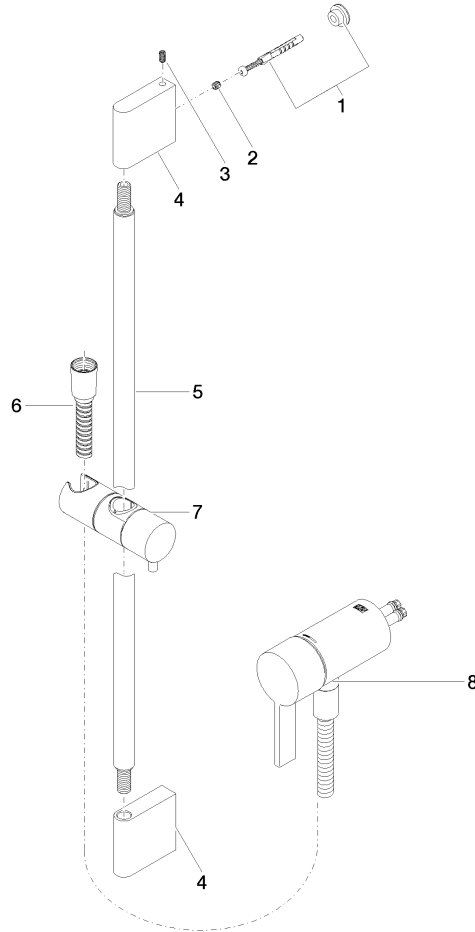

**Concealed single-lever mixer with integrated shower connection with shower set without hand shower - Chrome**

IMO

36 110 970

- metal shower hose 1750mm with integrated anti-twist protection
- slide bar
- Pipe diameter 18 mm

**Concealed single-lever mixer with integrated shower connection with shower set without hand shower - Chrome**

IMO

36 110 970  
mm [inches]

**Certificates**

Belgaqua\_21-025- WRAS\_2011027. LGA\_29928.  
27\_1.

### Spare parts list

No.	Item Number	Name	Quantity used	Delivery time
1	05 17 20 726 02 90	fixing set	1	2
2	09 31 11 049 90	pin	2	2
3	04 31 11 113 00 90	pin	2	2
4	08 17 97 054-00	holder	2	10
5	90 28 22 597 00-00	holder	1	10
6	28 322 970-00	Metal shower hose 1/2" x 3/8" x 1750 mm - Chrome	1	2
7	12 580 970-00	Slide unit - Chrome	1	10
9	36 050 970-00	Concealed single-lever mixer with integrated shower connection - Chrome	1	10