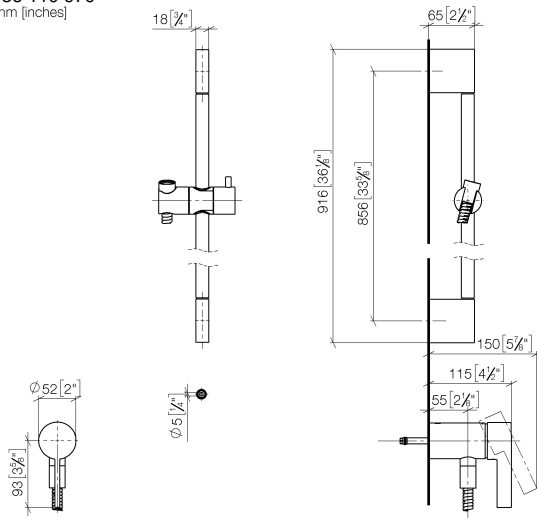

**Concealed single-lever mixer with integrated shower connection with shower set without hand shower - Chrome**

IMO

36 110 970

- metal shower hose 1750mm with integrated anti-twist protection
- slide bar
- Pipe diameter 18 mm

**Concealed single-lever mixer with integrated shower connection with shower set without hand shower - Chrome**

IMO

36 110 970  
mm [inches]

**Certificates**

Belgaqua\_21-025- WRAS\_2011027. LGA\_29928.  
27\_1.

### Spare parts list

No.	Item Number	Name	Quantity used	Delivery time
1	05 17 20 726 02 90	fixing set	1	2
2	09 31 11 049 90	pin	2	2
3	04 31 11 113 00 90	pin	2	2
4	08 17 97 054-00	holder	2	10
5	90 28 22 597 00-00	holder	1	10
6	28 322 970-00	Metal shower hose 1/2" x 3/8" x 1750 mm - Chrome	1	2
7	12 580 970-00	Slide unit - Chrome	1	10
9	36 050 970-00	Concealed single-lever mixer with integrated shower connection - Chrome	1	10