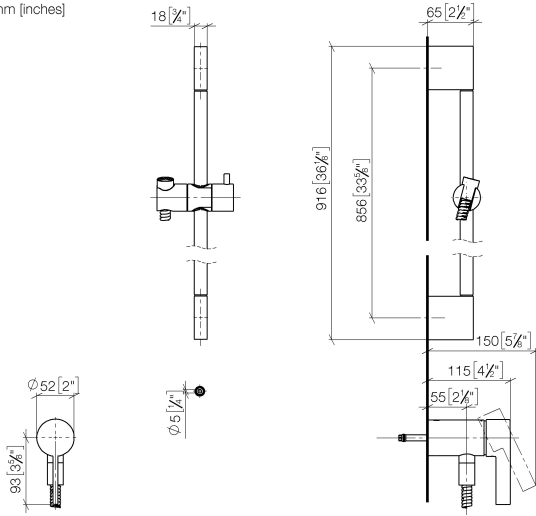

Concealed single-lever mixer with integrated shower connection with shower set without hand shower - Platinum

IMO

36 110 970

- metal shower hose 1750mm with integrated anti-twist protection
- slide bar
- Pipe diameter 18 mm
- WRAS 2011027

Concealed single-lever mixer with integrated shower connection with shower set without hand shower - Platinum

36 110 970

Required miscellaneous

Concealed wall mounting -
 ●max. recess depth 105 mm
 ●min. recess depth 80 mm

**SERIES-VARIOUS Hand shower -
Platinum**

28 027 979-08
0010

Concealed single-lever mixer with integrated shower connection with shower set without hand shower - Platinum

IMO

36 110 970
mm [inches]

Codes & Standards

No.	Item Number	Name	Quantity used	Delivery time
	05 17 20 726 02 90	fixing set	11	2