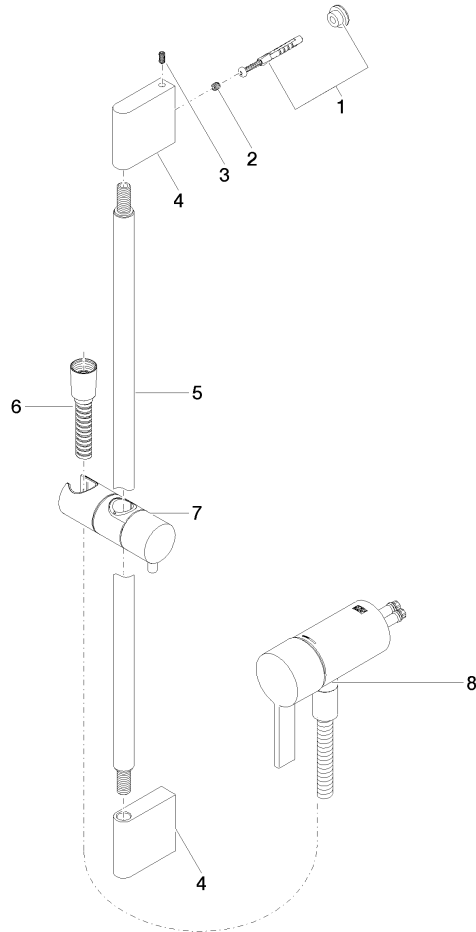

Concealed single-lever mixer with integrated shower connection with shower set without hand shower - Platinum

IMO

36 110 970

Product version from 10/1/2023