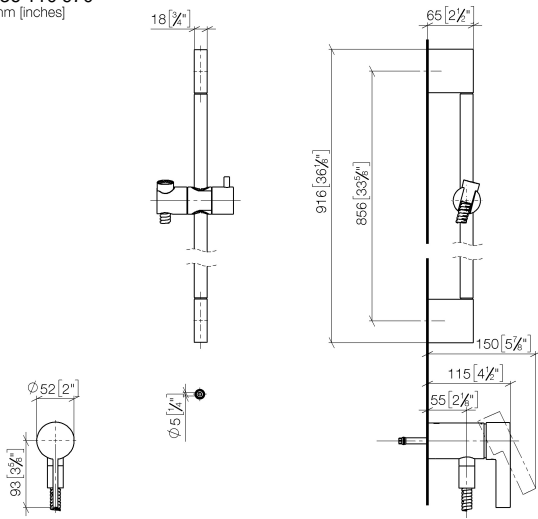

**Concealed single-lever mixer with integrated shower connection with shower set without hand shower - Dark Chrome**

IMO

36 110 970

- metal shower hose 1750mm with integrated anti-twist protection
- slide bar
- Pipe diameter 18 mm
- WRAS 2011027

**Concealed single-lever mixer with integrated shower connection with shower set without hand shower - Dark Chrome**

IMO

36 110 970  
mm [inches]

Concealed single-lever mixer with integrated shower connection with shower set without hand shower - Dark Chrome

36 110 970

Parts for other finishes can be found here: [Chrome](#)

Concealed single-lever mixer with integrated shower connection with shower set without hand shower - Dark Chrome

---

IMO

36 110 970