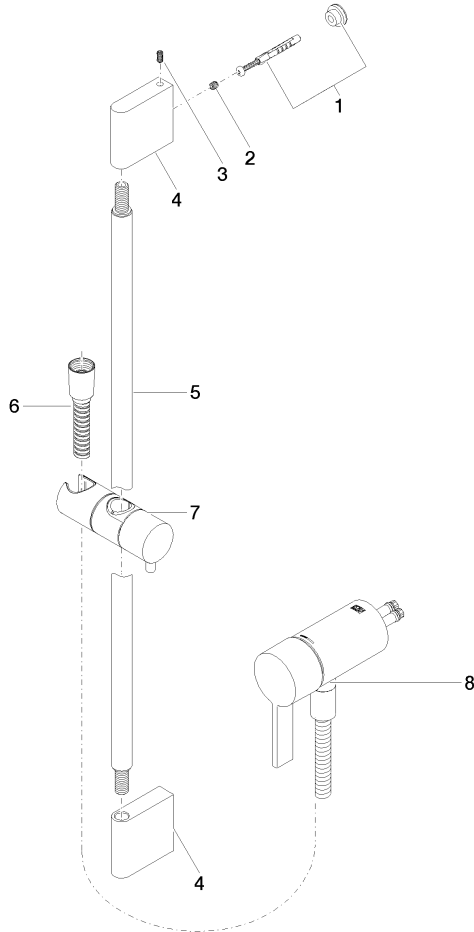

**Concealed single-lever mixer with integrated shower connection with shower set without hand shower - Dark Chrome**

IMO

36 110 970

- metal shower hose 1750mm with integrated anti-twist protection
- slide bar
- Pipe diameter 18 mm
- WRAS 2011027

**Concealed single-lever mixer with integrated shower connection with shower set without hand shower - Dark Chrome**

IMO

36 110 970  
mm [inches]

Concealed single-lever mixer with integrated shower connection with shower set without hand shower - Dark Chrome

36 110 970

Parts for other finishes can be found here: [Chrome](#)

Concealed single-lever mixer with integrated shower connection with shower set without hand shower - Dark Chrome

---

IMO

36 110 970

## **Spare parts list**