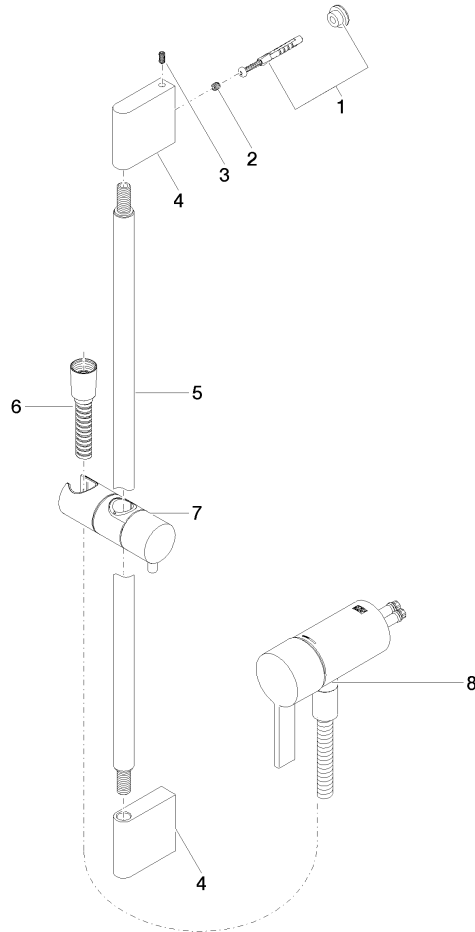

**Concealed single-lever mixer with integrated shower connection with shower set without hand shower - Brushed Light Gold**

IMO

36 110 970

- metal shower hose 1750mm with integrated anti-twist protection
- slide bar
- Pipe diameter 18 mm
- WRAS 2011027

**Required miscellaneous**

- Concealed wall mounting -**
- min. recess depth 80 mm
  - max. recess depth 105 mm

35 050 970 90

**Required miscellaneous**

- Hand shower FlowReduce -  
Brushed Light Gold**

28 018 979-27  
0010

**Concealed single-lever mixer with integrated shower connection with shower set without hand shower - Brushed Light Gold**

IMO

36 110 970  
mm [inches]

Concealed single-lever mixer with integrated shower connection with shower set without hand shower - Brushed Light Gold

IMO

36 110 970

Product version from 10/1/2023

Concealed single-lever mixer with integrated shower connection with shower set without hand shower - Brushed Light Gold

IMO

36 110 970