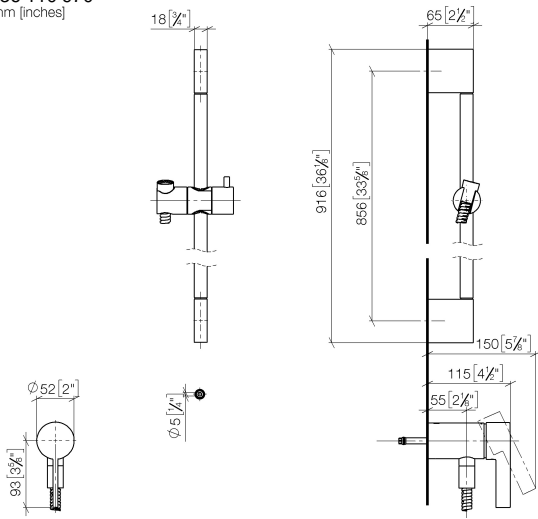

**Concealed single-lever mixer with integrated shower connection with shower set without hand shower - Brushed Light Gold**

IMO

36 110 970

- metal shower hose 1750mm with integrated anti-twist protection
- slide bar
- Pipe diameter 18 mm
- WRAS 2011027

**Required miscellaneous**

- Concealed wall mounting -**
- min. recess depth 80 mm
  - max. recess depth 105 mm

35 050 970 90

**Required miscellaneous**

- Hand shower FlowReduce -  
Brushed Light Gold**

28 018 979-27  
0010

**Concealed single-lever mixer with integrated shower connection with shower set without hand shower - Brushed Light Gold**

IMO

36 110 970  
mm [inches]

Concealed single-lever mixer with integrated shower connection with shower set without hand shower - Brushed Light Gold

### Spare parts list

Product version from 10/1/2023

No.	Item Number	Name	Quantity used	Delivery time
	05 17 20 726 02 90	fixing set	11	2