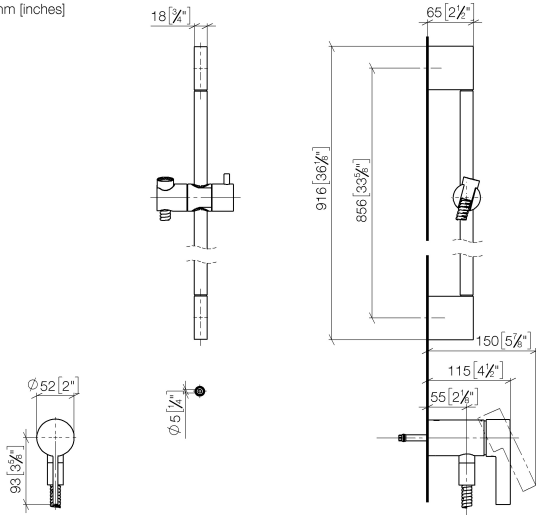

Concealed single-lever mixer with integrated shower connection with shower set without hand shower - Brushed Durabrand (23kt Gold)

IMO

36 110 970

- metal shower hose 1750mm with integrated anti-twist protection
- slide bar
- Pipe diameter 18 mm
- WRAS 2011027

Concealed single-lever mixer with integrated shower connection with shower set without hand shower - Brushed Durabrace (23kt Gold)

36 110 970

Required miscellaneous

Concealed wall mounting - 35 050 970 90
 •max. recess depth 105 mm
 •min. recess depth 80 mm

Concealed single-lever mixer with integrated shower connection with shower set without hand shower - Brushed Durabronz (23kt Gold)

IMO

36 110 970
mm [inches]

Codes & Standards

DIN 4109	EN 1717	ISO 3822	Scottish Water Byelaws
UK Water Supply Regulations	Ü-Zeichen		