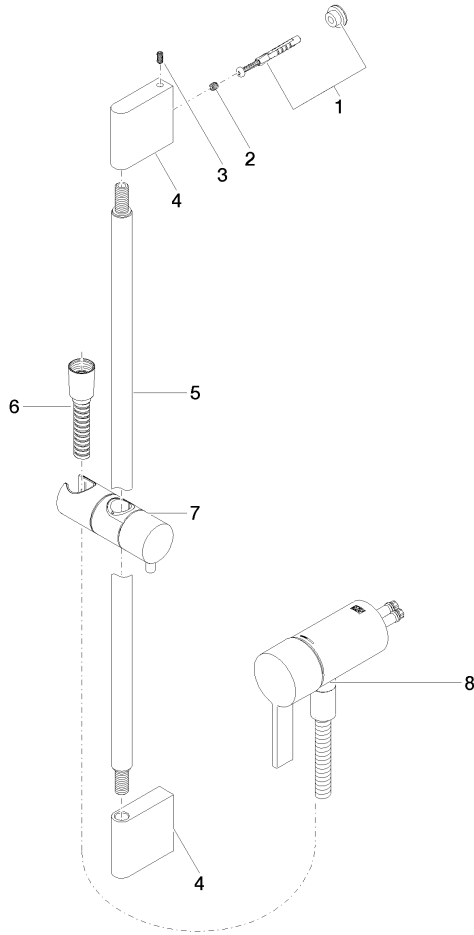

Concealed single-lever mixer with integrated shower connection with shower set without hand shower - Brushed Durabrace (23kt Gold)

36 110 970

Required miscellaneous

Concealed wall mounting - 35 050 970 90
 •max. recess depth 105 mm
 •min. recess depth 80 mm

Concealed single-lever mixer with integrated shower connection with shower set without hand shower - Brushed Durabronz (23kt Gold)

IMO

36 110 970
mm [inches]

Codes & Standards

DIN 4109	EN 1717	ISO 3822	Scottish Water Byelaws
UK Water Supply Regulations	Ü-Zeichen		

Certificates

Belgaqua_21-025-2 WRAS_2011 LGA_29

Concealed single-lever mixer with integrated shower connection with shower set without hand shower - Brushed Durabronz (23kt Gold)

IMO

36 110 970

Product version from 10/1/2023

Concealed single-lever mixer with integrated shower connection with shower set without hand shower - Brushed Durabrass (23kt Gold)

IMO

36 110 970

Spare parts list

Product version from 10/1/2023

No.	Item Number	Name	Quantity used	Delivery time
	05 17 20 726 02 90	fixing set	11	2