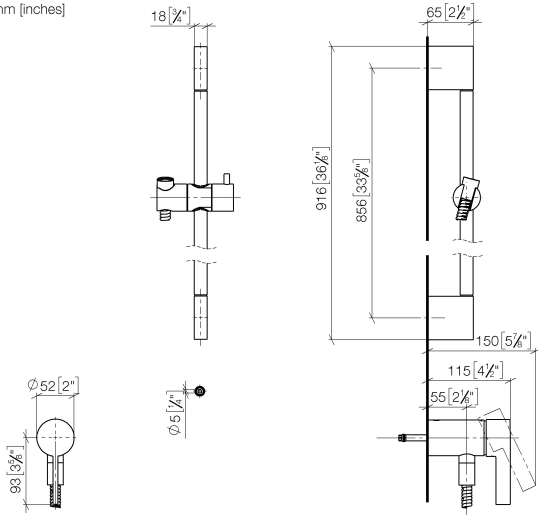

Concealed single-lever mixer with integrated shower connection with shower set without hand shower - Matte Black

IMO

36 110 970

- metal shower hose 1750mm with integrated anti-twist protection
- slide bar
- Pipe diameter 18 mm
- WRAS 2011027

Concealed single-lever mixer with integrated shower connection with shower set without hand shower - Matte Black

36 110 970

Required miscellaneous

Concealed wall mounting -
 •max. recess depth 105 mm
 •min. recess depth 80 mm

SERIES-VARIOUS Hand shower - Matte Black

28 027 979-33 0010

Concealed single-lever mixer with integrated shower connection with shower set without hand shower - Matte Black

IMO

36 110 970
mm [inches]

Codes & Standards

No.	Item Number	Name	Quantity used	Delivery time
	05 17 20 726 02 90	fixing set	11	2