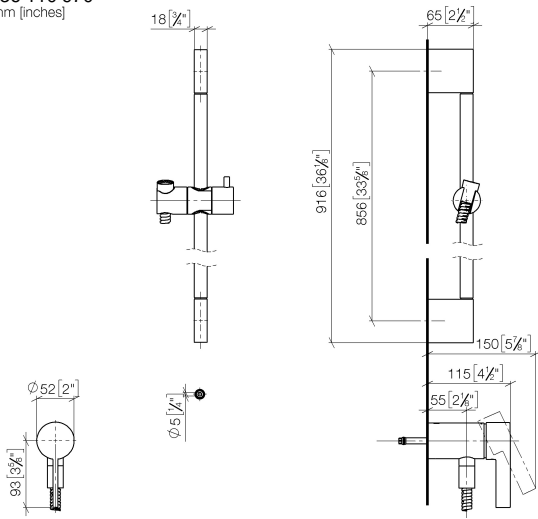

**Concealed single-lever mixer with integrated shower connection with shower set without hand shower - Brushed Bronze**

IMO

36 110 970

- metal shower hose 1750mm with integrated anti-twist protection
- slide bar
- Pipe diameter 18 mm
- WRAS 2011027

**Concealed single-lever mixer with integrated shower connection with shower set without hand shower - Brushed Bronze**

IMO

36 110 970  
mm [inches]

Concealed single-lever mixer with integrated shower connection with shower set without hand shower - Brushed Bronze