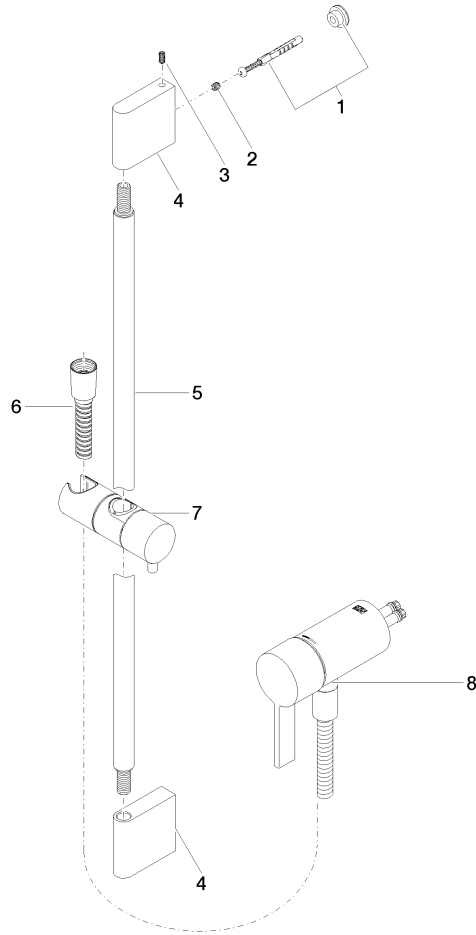

**Concealed single-lever mixer with integrated shower connection with shower set without hand shower - Brushed Bronze**

IMO

36 110 970

- metal shower hose 1750mm with integrated anti-twist protection
- slide bar
- Pipe diameter 18 mm
- WRAS 2011027

**Concealed single-lever mixer with integrated shower connection with shower set without hand shower - Brushed Bronze**

IMO

36 110 970  
mm [inches]

Concealed single-lever mixer with integrated shower connection with shower set without hand shower - Brushed Bronze

IMO

36 110 970

Product version from 10/1/2023

Concealed single-lever mixer with integrated shower connection with shower set without hand shower - Brushed Bronze

IMO

36 110 970

### Spare parts list

Product version from 10/1/2023

No.	Item Number	Name	Quantity used	Delivery time
	05 17 20 726 02 90	fixing set	11	2