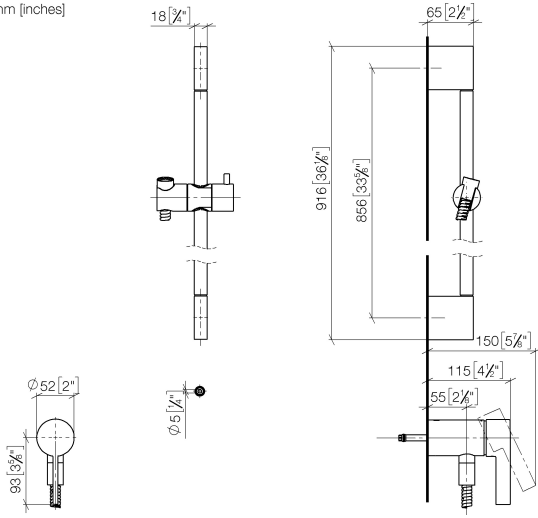

**Concealed single-lever mixer with integrated shower connection with shower set without hand shower - Brushed Champagne (22kt Gold)**

IMO

36 110 970

- metal shower hose 1750mm with integrated anti-twist protection
- slide bar
- Pipe diameter 18 mm
- WRAS 2011027

**Concealed single-lever mixer with integrated shower connection with shower set without hand shower - Brushed Champagne (22kt Gold)**

IMO

36 110 970  
mm [inches]

Concealed single-lever mixer with integrated shower connection with shower set without hand shower - Brushed Champagne (22kt Gold)

IMO

36 110 970

Product version from 10/1/2023

Parts for other finishes can be found here: [Chrome](#)

Concealed single-lever mixer with integrated shower connection with shower set without hand shower - Brushed Champagne (22kt Gold)

### Spare parts list

Product version from 10/1/2023

No.	Item Number	Name	Quantity used	Delivery time
	05 17 20 726 02 90	fixing set	11	2