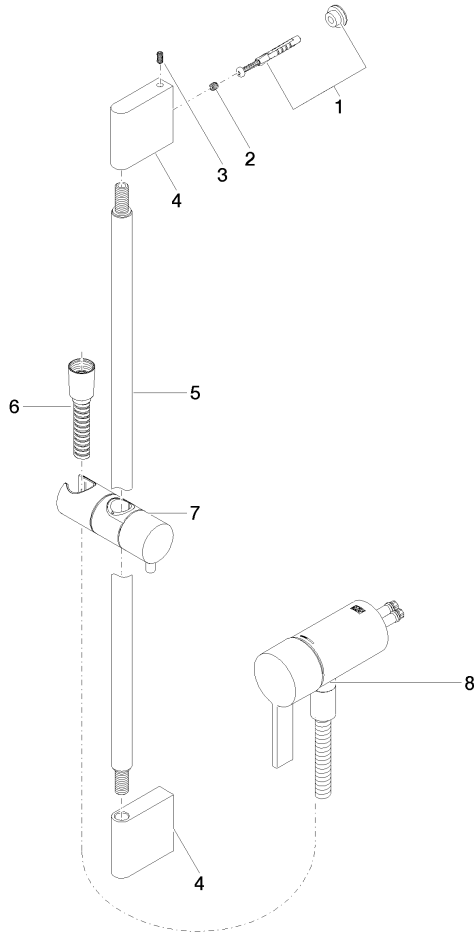

**Concealed single-lever mixer with integrated shower connection with shower set without hand shower - Brushed Champagne (22kt Gold)**

IMO

36 110 970

- metal shower hose 1750mm with integrated anti-twist protection
- slide bar
- Pipe diameter 18 mm
- WRAS 2011027

**Concealed single-lever mixer with integrated shower connection with shower set without hand shower - Brushed Champagne (22kt Gold)**

IMO

36 110 970  
mm [inches]

Concealed single-lever mixer with integrated shower connection with shower set without hand shower - Brushed Champagne (22kt Gold)

IMO

36 110 970

Product version from 10/1/2023

Parts for other finishes can be found here: [Chrome](#)

Concealed single-lever mixer with integrated shower connection with shower set without hand shower - Brushed Champagne (22kt Gold)

### Spare parts list

Product version from 10/1/2023

No.	Item Number	Name	Quantity used	Delivery time
	05 17 20 726 02 90	fixing set	11	2