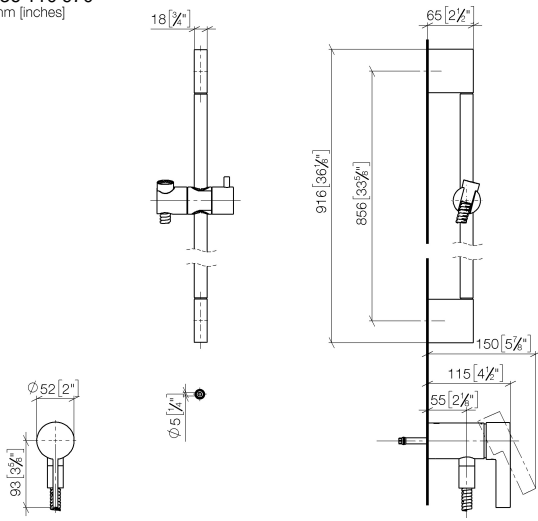

**Concealed single-lever mixer with integrated shower connection with shower set without hand shower - Champagne (22kt Gold)**

IMO

36 110 970

- metal shower hose 1750mm with integrated anti-twist protection
- slide bar
- Pipe diameter 18 mm
- WRAS 2011027

**Concealed single-lever mixer with integrated shower connection with shower set without hand shower - Champagne (22kt Gold)**

IMO

36 110 970  
mm [inches]

Concealed single-lever mixer with integrated shower connection with shower set without hand shower - Champagne (22kt Gold)

IMO

36 110 970

Product version from 10/1/2023

Parts for other finishes can be found here: [Chrome](#)

Concealed single-lever mixer with integrated shower connection with shower set without hand shower - Champagne (22kt Gold)

### Spare parts list

Product version from 10/1/2023

No.	Item Number	Name	Quantity used	Delivery time
	05 17 20 726 02 90	fixing set	11	2