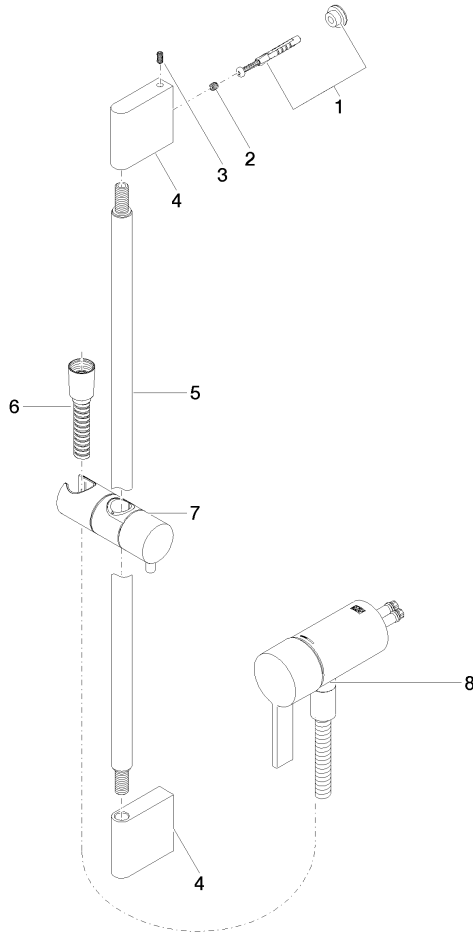

**Concealed single-lever mixer with integrated shower connection with shower set without hand shower - Champagne (22kt Gold)**

IMO

36 110 970

- metal shower hose 1750mm with integrated anti-twist protection
- slide bar
- Pipe diameter 18 mm
- WRAS 2011027

**Concealed single-lever mixer with integrated shower connection with shower set without hand shower - Champagne (22kt Gold)**

IMO

36 110 970  
mm [inches]

Concealed single-lever mixer with integrated shower connection with shower set without hand shower - Champagne (22kt Gold)

IMO

36 110 970

Product version from 10/1/2023

Parts for other finishes can be found here: [Chrome](#)

Concealed single-lever mixer with integrated shower connection with shower set without hand shower - Champagne (22kt Gold)

### Spare parts list

Product version from 10/1/2023

No.	Item Number	Name	Quantity used	Delivery time
	05 17 20 726 02 90	fixing set	11	2