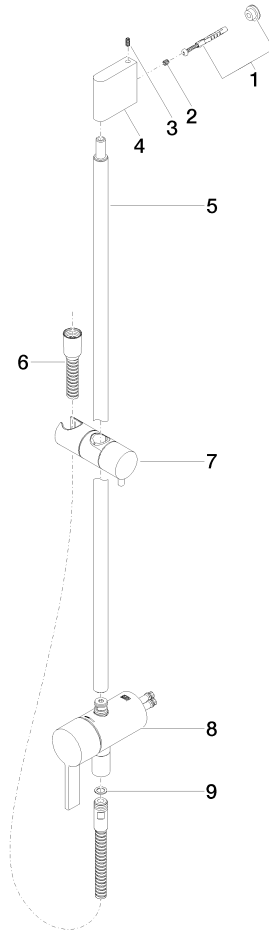

Concealed single-lever mixer with integrated shower connection with shower set without hand shower - Chrome

IMO

36 111 970

- metal shower hose 1750mm with integrated anti-twist protection
- slide bar
- Pipe diameter 18 mm

Required miscellaneous

	Concealed wall mounting - •max. recess depth 105 mm •min. recess depth 80 mm	35 050 970 90
--	---	---------------

Required miscellaneous

	Hand shower - Chrome	28 017 979-00
--	-----------------------------	---------------

Concealed single-lever mixer with integrated shower connection with shower set without hand shower - Chrome

IMO

36 111 970

mm [Inches]

Certificates

Belgaqua_21-025- WRAS_2011027. LGA_29928.
27_1.

36 111 970

Spare parts list

No.	Item Number	Name	Quantity used	Delivery time
1	05 17 20 726 02 90	fixing set	1	2
2	09 31 11 049 90	pin	2	2
3	04 31 11 113 00 90	pin	2	2
4	08 17 97 054-00	holder	1	10
5	90 28 22 782 00-00	pipe	1	10
6	28 322 970-00	Metal shower hose 1/2" x 3/8" x 1750 mm - Chrome	1	2
7	12 580 970-00	Slide unit - Chrome	1	10
8	90 19 97 002 00-00	connection	1	10
9	90 14 20 026 00 90	seal	1	2