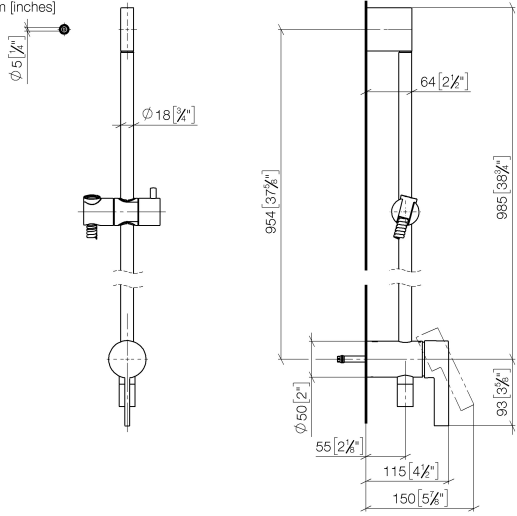

Concealed single-lever mixer with integrated shower connection with shower set without hand shower - Chrome

IMO

36 111 970

- metal shower hose 1750mm with integrated anti-twist protection
- slide bar
- Pipe diameter 18 mm

Required miscellaneous

	Concealed wall mounting - •max. recess depth 105 mm •min. recess depth 80 mm	35 050 970 90
--	---	---------------

Required miscellaneous

	Hand shower - Chrome	28 017 979-00
--	-----------------------------	---------------

Concealed single-lever mixer with integrated shower connection with shower set without hand shower - Chrome

IMO

36 111 970

mm [Inches]

Certificates

Belgaqua_21-025- WRAS_2011027. LGA_29928.
27_1.

36 111 970

Spare parts list

No.	Item Number	Name	Quantity used	Delivery time
1	05 17 20 726 02 90	fixing set	1	2
2	09 31 11 049 90	pin	2	2
3	04 31 11 113 00 90	pin	2	2
4	08 17 97 054-00	holder	1	10
5	90 28 22 782 00-00	pipe	1	10
6	28 322 970-00	Metal shower hose 1/2" x 3/8" x 1750 mm - Chrome	1	2
7	12 580 970-00	Slide unit - Chrome	1	10
8	90 19 97 002 00-00	connection	1	10
9	90 14 20 026 00 90	seal	1	2