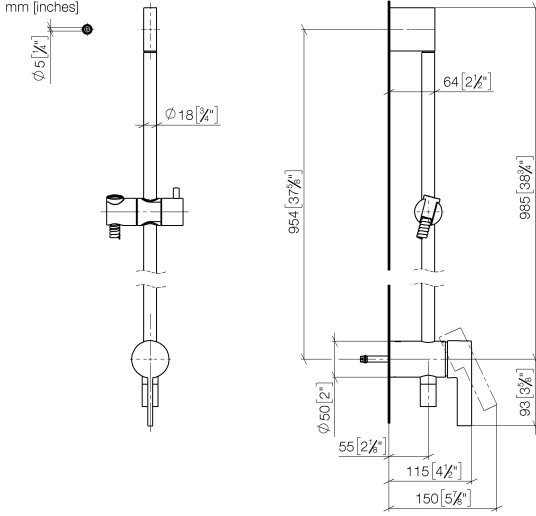

**Concealed single-lever mixer with integrated shower connection with shower set without hand shower - Dark Chrome**

IMO

36 111 970

- metal shower hose 1750mm with integrated anti-twist protection
- slide bar
- Pipe diameter 18 mm
- WRAS 2011027

This article does not include a hand shower!  
Intrinsic protection against back flow.

Fits: IMO, LULU, MADISON, MEM, TARA, CL.1, LISSÉ, VAIA, META, CYO

	Dark Chrome	36 111 970-19
	Chrome	36 111 970-00
	Brushed Platinum	36 111 970-06
	Platinum	36 111 970-08
	Brushed Light Gold	36 111 970-27
	Brushed Durabronze (23kt Gold)	36 111 970-28
	Matte Black	36 111 970-33
	Brushed Bronze	36 111 970-42
	Brushed Champagne (22kt Gold)	36 111 970-46
	Champagne (22kt Gold)	36 111 970-47
	Brushed Chrome	36 111 970-93
	Brushed Dark Platinum	36 111 970-99

**Concealed single-lever mixer with integrated shower connection with shower set without hand shower - Dark Chrome**

IMO

36 111 970

mm [inches]

# Concealed single-lever mixer with integrated shower connection with shower set without hand shower - Dark Chrome

IMO

36 111 970

Parts for other finishes can be found here: [Chrome](#)

Concealed single-lever mixer with integrated shower connection with shower set without hand shower - Dark Chrome