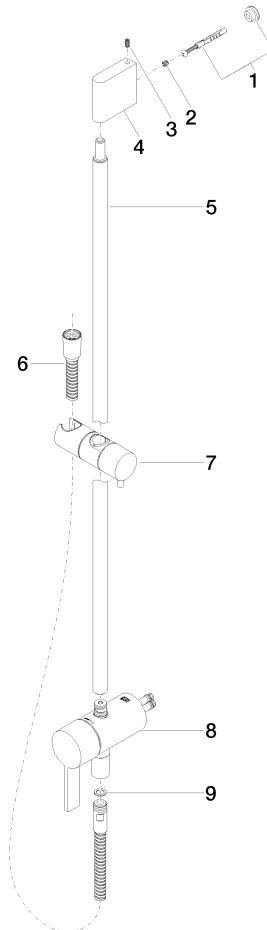

**Concealed single-lever mixer with integrated shower connection with shower set without hand shower - Dark Chrome**

IMO

36 111 970

- metal shower hose 1750mm with integrated anti-twist protection
- slide bar
- Pipe diameter 18 mm
- WRAS 2011027

**Concealed single-lever mixer with integrated shower connection with shower set without hand shower - Dark Chrome**

IMO

36 111 970

mm [inches]

# Concealed single-lever mixer with integrated shower connection with shower set without hand shower - Dark Chrome

IMO

36 111 970

Parts for other finishes can be found here: [Chrome](#)

Concealed single-lever mixer with integrated shower connection with shower set without hand shower - Dark Chrome