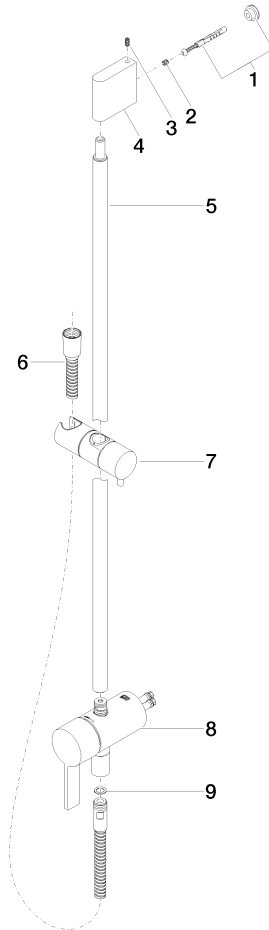

Concealed single-lever mixer with integrated shower connection with shower set without hand shower - Brushed Light Gold

IMO

36 111 970

Product version from 10/1/2023