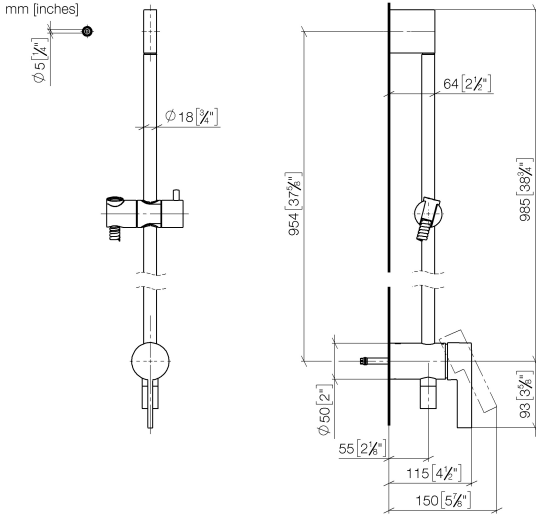

Concealed single-lever mixer with integrated shower connection with shower set without hand shower - Brushed Light Gold

IMO

36 111 970

- metal shower hose 1750mm with integrated anti-twist protection
- slide bar
- Pipe diameter 18 mm
- WRAS 2011027

Required miscellaneous

- Concealed wall mounting -**
- min. recess depth 80 mm
 - max. recess depth 105 mm

35 050 970 90

Required miscellaneous

- Hand shower FlowReduce -
Brushed Light Gold**

28 018 979-27
0010

Concealed single-lever mixer with integrated shower connection with shower set without hand shower - Brushed Light Gold

IMO

36 111 970
mm [inches]

Concealed single-lever mixer with integrated shower connection with shower set without hand shower - Brushed Light Gold

No.	Item Number	Name	Quantity used	Delivery time
	05 17 20 726 02 90	fixing set	11	2