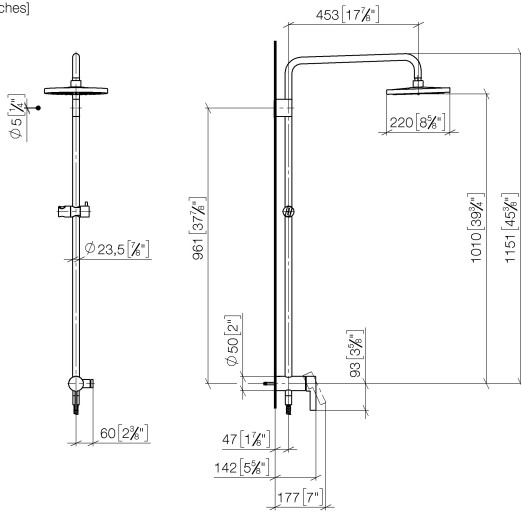

## Showerpipe with single-lever shower mixer without hand shower - Brushed Champagne (22kt Gold)

IMO

36 112 970

Fits: IMO, LULU, TARA, LISSÉ, VAIA, META

- shower with fixed riser projection 450mm
- overhead shower: rain flow
- rain shower Ø 220 mm
- rain shower with anti-scale system
- max. rainshower flow 14 l/min
- height of fittings up to rain shower (bottom edge) 1010mm
- height of fittings up to top edge of elbow 1150mm
- metal shower hose 1750mm with integrated anti-twist protection
- 1/2" connection
- slide bar
- Pipe diameter 23.5 mm
- automatic diverter for fixed-riser shower/hand shower
- quick clearing
- WRAS 2101043

**Showerpipe with single-lever shower mixer without hand shower - Brushed Champagne (22kt Gold)**

IMO

36 112 970  
mm [inches]  
1:10

**Flow rate chart**

**Codes & Standards**

DIN 4109

EN 817

ISO 3822