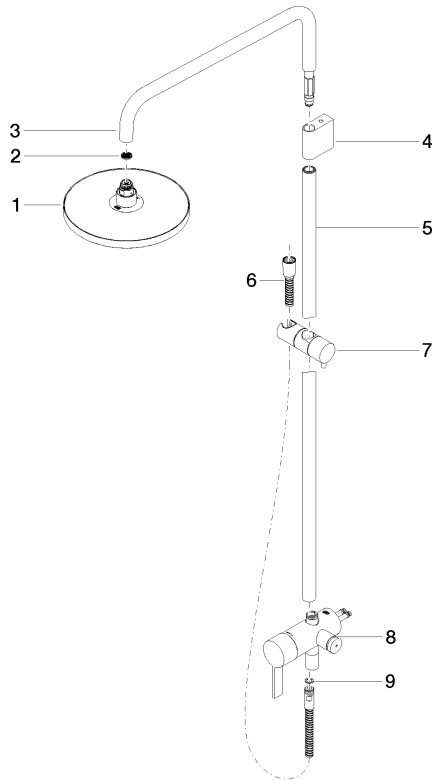

Showerpipe with single-lever shower mixer without hand shower - Brushed Champagne (22kt Gold)

36 112 970

Product version from 4/1/2024

Parts for other
finishes can be found
here: [Chrome](#)