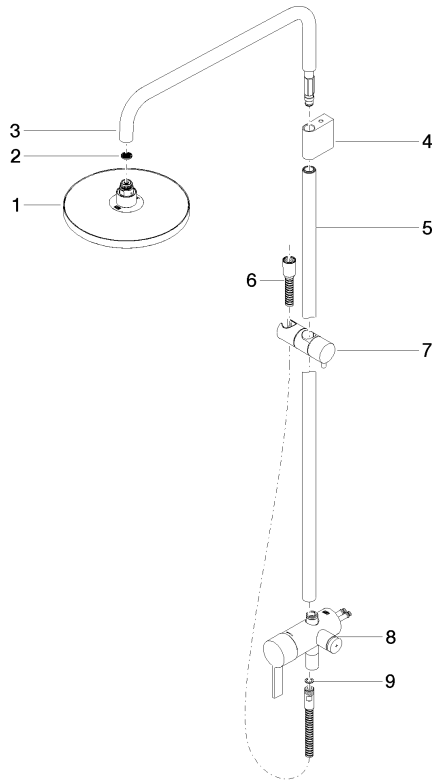

## Showerpipe with single-lever shower mixer without hand shower - Brushed Chrome

IMO

36 112 970

Fits: IMO, LULU, TARA, LISSÉ, VAIA, META

- shower with fixed riser projection 450mm
- overhead shower: rain flow
- rain shower Ø 220 mm
- rain shower with anti-scale system
- max. rainshower flow 14 l/min
- height of fittings up to rain shower (bottom edge) 1010mm
- height of fittings up to top edge of elbow 1150mm
- metal shower hose 1750mm with integrated anti-twist protection
- 1/2" connection
- slide bar
- Pipe diameter 23.5 mm
- automatic diverter for fixed-riser shower/hand shower
- quick clearing
- WRAS 2101043

**Showerpipe with single-lever shower mixer without hand shower - Brushed Chrome**

IMO

36 112 970  
mm [inches]  
1:10

**Flow rate chart**

**Codes & Standards**

DIN 4109

EN 1717

EN 817

ISO 3822

Scottish Water  
Byelaws

UK Water Supply  
Regulations

Ü-Zeichen

Showerpipe with single-lever shower mixer without hand shower - Brushed Chrome

IMO

---

36 112 970

# Showerpipe with single-lever shower mixer without hand shower - Brushed Chrome

IMO

36 112 970

**Product version from 4/1/2024**

Parts for other finishes can be found here: [Chrome](#)

Showerpipe with single-lever shower mixer without hand shower - Brushed Chrome