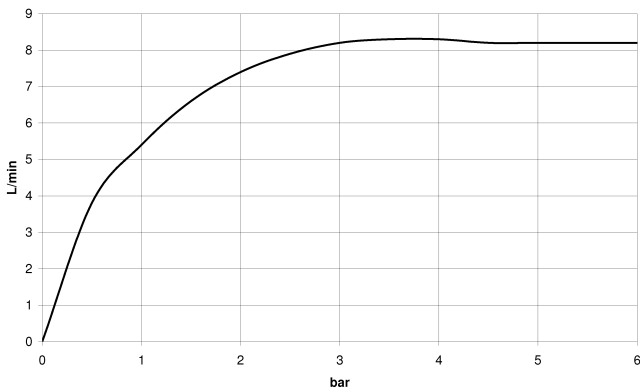

## Showerpipe with single-lever shower mixer without hand shower - Brushed Chrome

IMO

36 112 970

Fits: IMO, LULU, TARA, LISSÉ, VAIA, META

- shower with fixed riser projection 450mm
- overhead shower: rain flow
- rain shower Ø 220 mm
- rain shower with anti-scale system
- max. rainshower flow 14 l/min
- height of fittings up to rain shower (bottom edge) 1010mm
- height of fittings up to top edge of elbow 1150mm
- metal shower hose 1750mm with integrated anti-twist protection
- 1/2" connection
- slide bar
- Pipe diameter 23.5 mm
- automatic diverter for fixed-riser shower/hand shower
- quick clearing
- WRAS 2101043

**Showerpipe with single-lever shower mixer without hand shower - Brushed Chrome**

IMO

36 112 970  
mm [inches]  
1:10

**Flow rate chart**

**Codes & Standards**

DIN 4109

EN 1717

EN 817