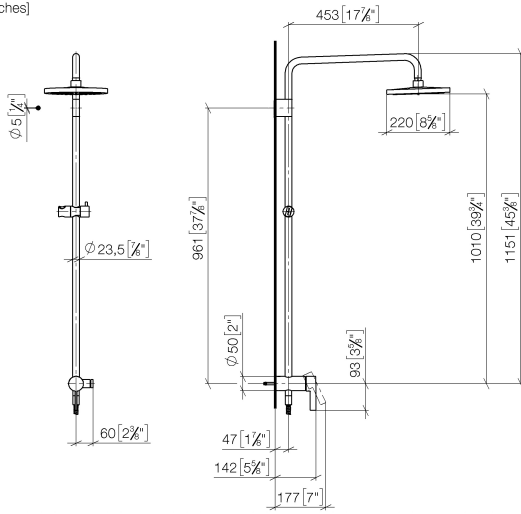

## Showerpipe with single-lever shower mixer without hand shower - Brushed Chrome

IMO

36 112 970

Fits: IMO, LULU, TARA, LISSÉ, VAIA, META

- shower with fixed riser projection 450mm
- overhead shower: rain flow
- rain shower Ø 220 mm
- rain shower with anti-scale system
- max. rainshower flow 14 l/min
- height of fittings up to rain shower (bottom edge) 1010mm
- height of fittings up to top edge of elbow 1150mm
- metal shower hose 1750mm with integrated anti-twist protection
- 1/2" connection
- slide bar
- Pipe diameter 23.5 mm
- automatic diverter for fixed-riser shower/hand shower
- quick clearing
- WRAS 2101043

**Showerpipe with single-lever shower mixer without hand shower - Brushed Chrome**

IMO

36 112 970  
mm [inches]  
1:10

**Flow rate chart**

**Codes & Standards**

DIN 4109

EN 1717

EN 817

ISO 3822

Scottish Water  
Byelaws

UK Water Supply  
Regulations

Ü-Zeichen

Showerpipe with single-lever shower mixer without hand shower - Brushed Chrome

IMO

---

36 112 970