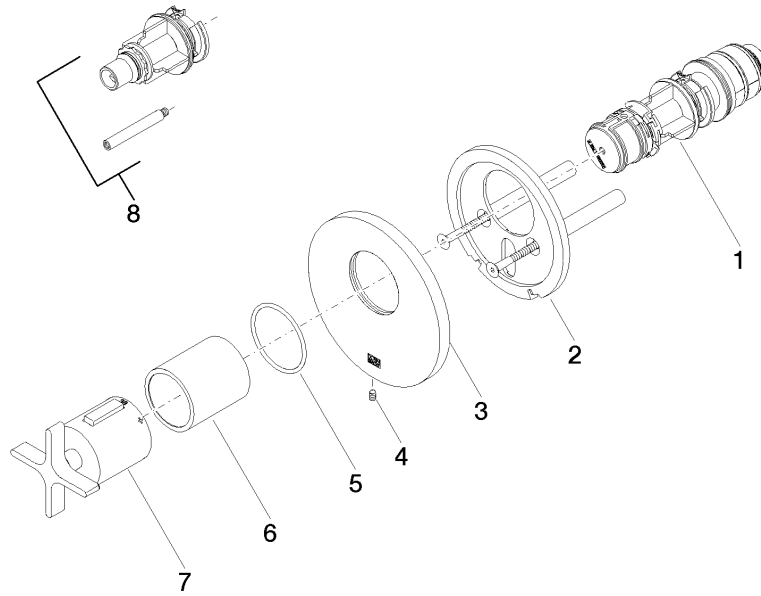

36 503 809

- cover plate Ø 123 mm
- temperature control handle with safety limit stop at 38°C
- thermostat cartridge
- WRAS 2011026

	Dark Chrome	36 503 809-19
	Chrome	36 503 809-00
	Brushed Platinum	36 503 809-06
	Platinum	36 503 809-08
	Brushed Durabronze (23kt Gold)	36 503 809-28
	Brushed Bronze	36 503 809-42
	Brushed Champagne (22kt Gold)	36 503 809-46
	Champagne (22kt Gold)	36 503 809-47
	Brushed Dark Platinum	36 503 809-99

Certificates

LGA_29

LGA_29

LGA_29

WRAS_2011

36 503 809

VAIA xTOOL Concealed thermostat without volume control 3/4" - Dark Chrome

VAIA

36 503 809

Spare parts list

No.	Item Number	Name	Quantity used	Delivery time
	90 15 02 063 00 90	cartridge	8	2