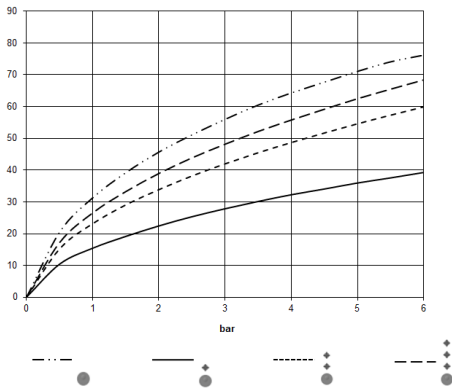

36 503 809

- cover plate Ø 123 mm
- temperature control handle with safety limit stop at 38°C
- thermostat cartridge
- WRAS 2011026

	Dark Chrome	36 503 809-19
	Chrome	36 503 809-00
	Brushed Platinum	36 503 809-06
	Platinum	36 503 809-08
	Brushed Durabronze (23kt Gold)	36 503 809-28
	Brushed Bronze	36 503 809-42
	Brushed Champagne (22kt Gold)	36 503 809-46
	Champagne (22kt Gold)	36 503 809-47
	Brushed Dark Platinum	36 503 809-99

Required miscellaneous

xTOOL Concealed thermostat module without volume control -

35 503 970 90

- max. recess depth 110 mm
- min. recess depth 85 mm

36 503 809

mm [inches]

Flow rate chart

Codes & Standards