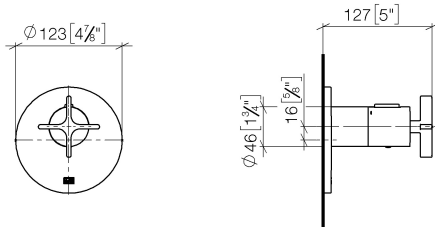

36 503 809

- cover plate Ø 123 mm
- temperature control handle with safety limit stop at 38°C
- thermostat cartridge
- WRAS 2011026

	Dark Chrome	36 503 809-19
	Chrome	36 503 809-00
	Brushed Platinum	36 503 809-06
	Platinum	36 503 809-08
	Brushed Durabronze (23kt Gold)	36 503 809-28
	Brushed Bronze	36 503 809-42
	Brushed Champagne (22kt Gold)	36 503 809-46
	Champagne (22kt Gold)	36 503 809-47
	Brushed Dark Platinum	36 503 809-99

Required miscellaneous

xTOOL Concealed thermostat module without volume control -

35 503 970 90

- max. recess depth 110 mm
- min. recess depth 85 mm

36 503 809

mm [inches]

Flow rate chart

Codes & Standards

DIN 4109

ISO 3822

Scottish Water
Byelaws

UK Water Supply
Regulations

Ü-Zeichen

VAIA xTOOL Concealed thermostat without volume control 3/4" - Dark Chrome

VAIA

36 503 809