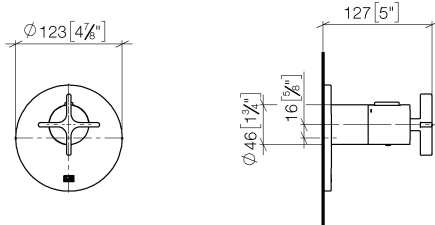

**VAIA xTOOL Concealed thermostat without volume control 3/4" - Brushed
Champagne (22kt Gold)**

VAIA

36 503 809

- cover plate Ø 123 mm
- temperature control handle with safety limit stop at 38°C
- thermostat cartridge
- WRAS 2011026

Required miscellaneous

- xTOOL Concealed thermostat module without volume control -** 35 503 970 90
- max. recess depth 110 mm
 - min. recess depth 85 mm

36 503 809
mm [inches]

Flow rate chart

Codes & Standards