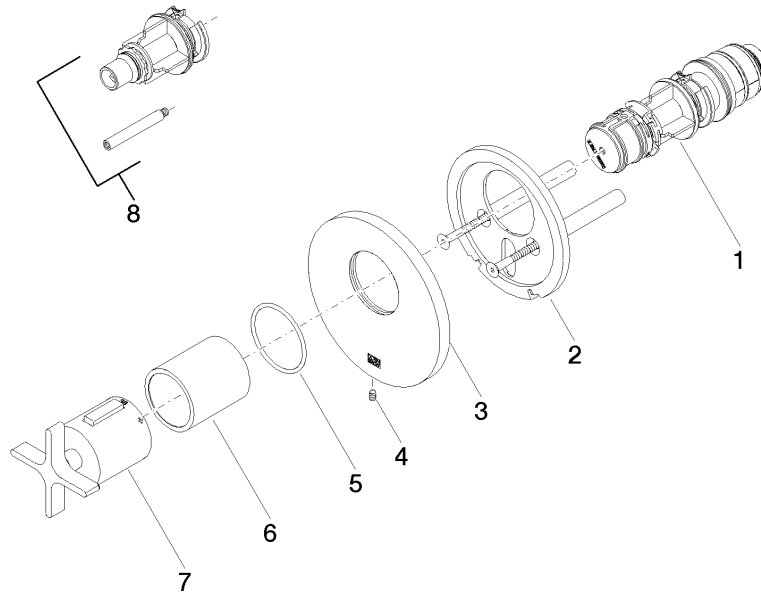

Certificates

LGA_29

LGA_29

LGA_29

WRAS_2011

VAIA xTOOL Concealed thermostat without volume control 3/4" - Brushed
Champagne (22kt Gold)

VAIA

36 503 809

VAIA xTOOL Concealed thermostat without volume control 3/4" - Brushed
Champagne (22kt Gold)

VAIA

36 503 809

Spare parts list

No.	Item Number	Name	Quantity used	Delivery time
	90 15 02 063 00 90	cartridge	8	2