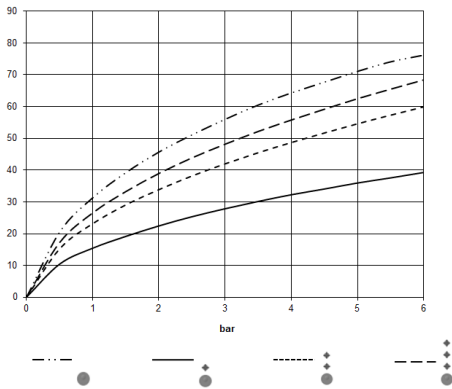

Required miscellaneous

- xTOOL Concealed thermostat module without volume control -** 35 503 970 90
- max. recess depth 110 mm
 - min. recess depth 85 mm

36 503 809
mm [inches]

Flow rate chart

Codes & Standards