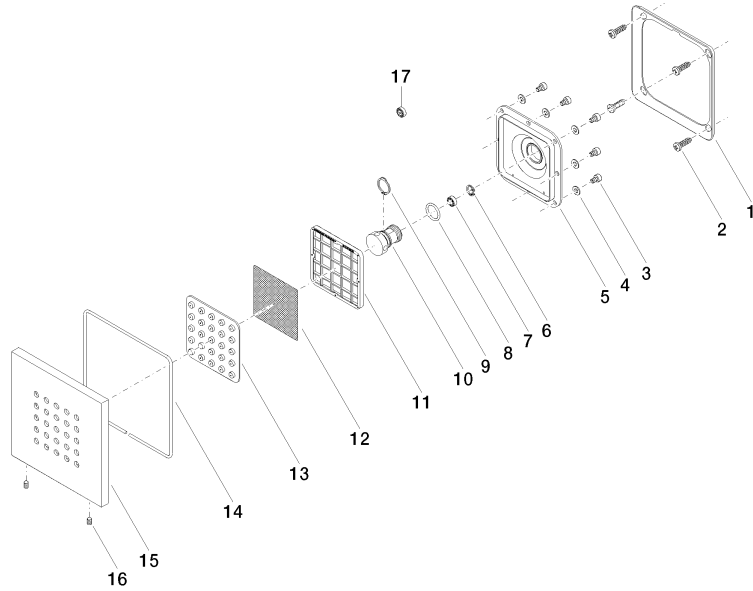

Required miscellaneous

WATER POINTS Adapter plate - 12 305 970 90
 • adapter plate for mounting concealed rough parts 35 205 970 90 on the xGRID installation track.

Required miscellaneous

Concealed wall installation box - 35 205 970 90
 • max. recess depth 110 mm
 • min. recess depth 85 mm

36 515 979
mm [inches]

Flow rate chart

Trajectory diagram

Codes & Standards

DIN 4109

ISO 3822

Ü-Zeichen

WATER POINTS Concealed body spray FlowReduce - Brushed Champagne
(22kt Gold)

IMO

36 515 979
Certificates

LGA_18

WATER POINTS Concealed body spray FlowReduce - Brushed Champagne
(22kt Gold)

36 515 979

Product version from 4/1/2024

WATER POINTS Concealed body spray FlowReduce - Brushed Champagne
(22kt Gold)