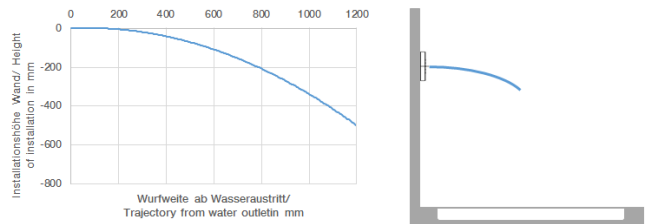

Required miscellaneous

WATER POINTS Adapter plate - 12 305 970 90
 • adapter plate for mounting concealed rough parts 35 205 970 90 on the xGRID installation track.

Required miscellaneous

Concealed wall installation box - 35 205 970 90
 • max. recess depth 110 mm
 • min. recess depth 85 mm

36 515 979
mm [inches]

Flow rate chart

Trajectory diagram

Codes & Standards

DIN 4109

ISO 3822

Ü-Zeichen

WATER POINTS Concealed body spray FlowReduce - Brushed Champagne
(22kt Gold)