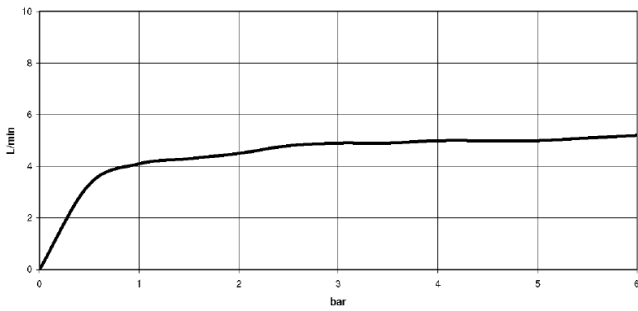

Required miscellaneous

WATER POINTS Adapter plate - 12 305 970 90
 • adapter plate for mounting concealed rough parts 35 205 970 90 on the xGRID installation track.

Required miscellaneous

Concealed wall installation box - 35 205 970 90
 • max. recess depth 110 mm
 • min. recess depth 85 mm

36 515 979
mm [inches]

Flow rate chart

Trajectory diagram

Codes & Standards

DIN 4109

ISO 3822

Ü-Zeichen

WATER POINTS Concealed body spray FlowReduce - Brushed Champagne
(22kt Gold)