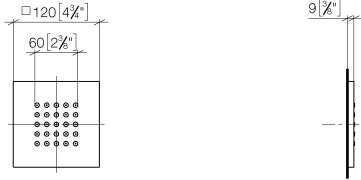

WATER POINTS Concealed body spray FlowReduce - Brushed Champagne (22kt Gold)

IMO

36 515 979

- HORIZONTAL RAIN, max. flow rate 6 l/min (at 3 bar)
- with anti-scale system
- cover plate 120 x 120 mm
- This product can help a building meet the requirements of Green Building Rating Systems, e.g. LEED®, BREEAM®, DGNB
- WRAS 1304001

Required miscellaneous

WATER POINTS Adapter plate - 12 305 970 90
 • adapter plate for mounting concealed rough parts 35 205 970 90 on the xGRID installation track.

Required miscellaneous

Concealed wall installation box - 35 205 970 90
 • max. recess depth 110 mm
 • min. recess depth 85 mm

36 515 979
mm [inches]

Flow rate chart

Trajectory diagram

Codes & Standards

DIN 4109

ISO 3822

Ü-Zeichen

WATER POINTS Concealed body spray FlowReduce - Brushed Champagne
(22kt Gold)